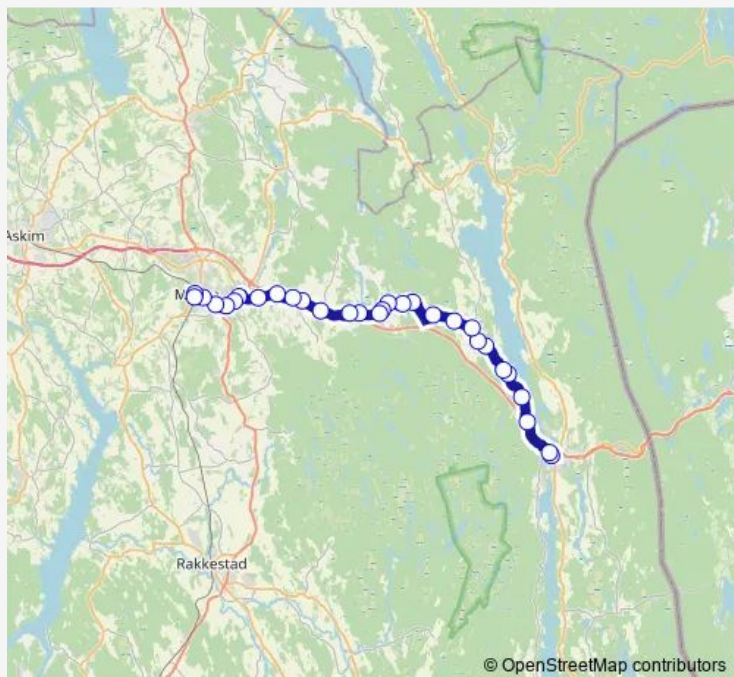

Thursday 05:15-14:35

Friday 05:15-14:35

Saturday —

Sunday —

Route info

Direction: Marker skole

Stops: 30

Trip Duration: 0 hour 35 min