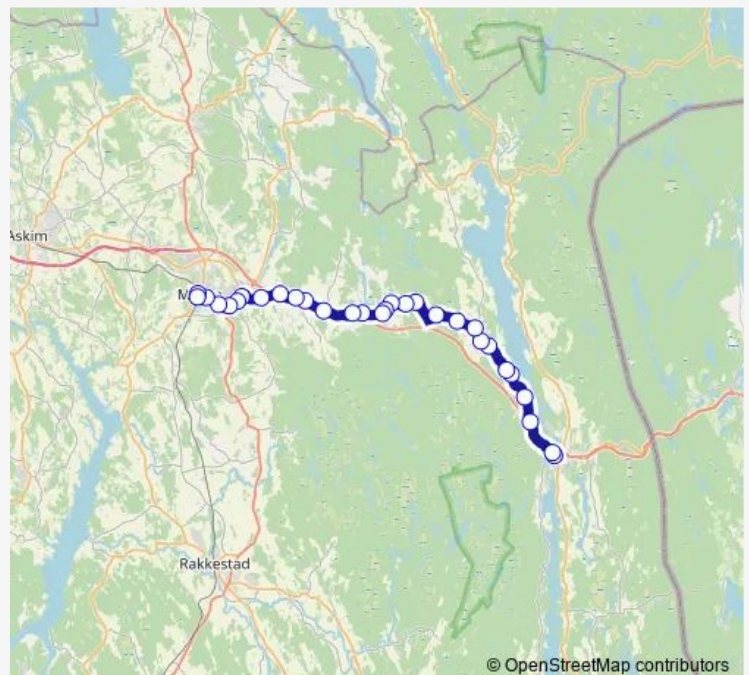

Friday 05:15-14:35

Saturday —

Sunday —

Route info

Direction: Marker skole

Stops: 30

Trip Duration: 0 hour 35 min

■ 418 — Ørje-Mysen høst