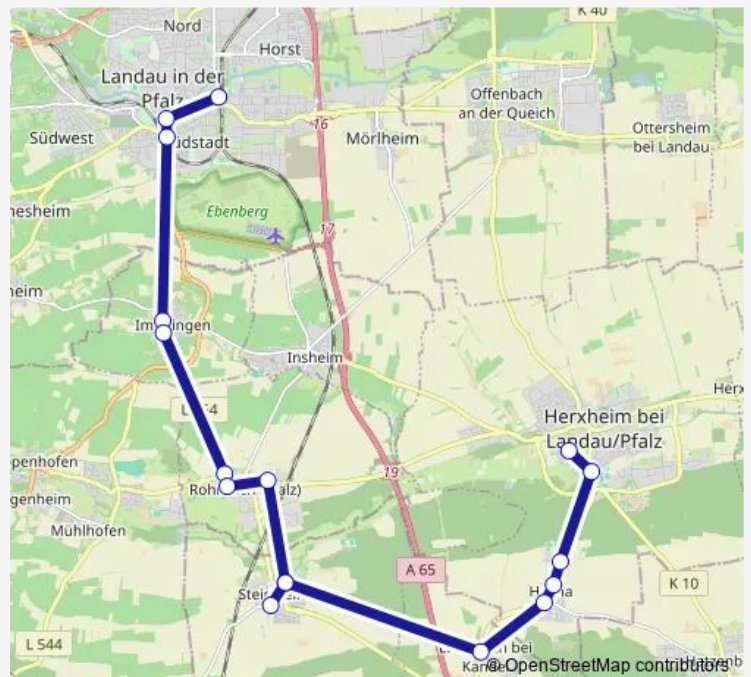

Rohrbach/Pf., Landauer Straße

Impflingen, Süd

Impflingen, Dorfplatz

Landau, Quartier Vauban

Landau, Vinzentius-Krankenhaus

Landau, Südring

Landau, Hauptbahnhof

Route schedule

Steinweiler Rathaus — Landau, Hauptbahnhof

Monday 06:52

Tuesday 06:52

Wednesday 06:52

Thursday 06:52

Friday 06:52

Saturday —

Sunday —

Route info

Direction: Steinweiler Rathaus

Stops: 11

Trip Duration: 0 hour 25 min

Direction

Herxheim/Ld, Schulzentrum — Heuchelheim, Ortsmitte

18 stops

[Open route schedule](#)

Friday 13:00

Saturday —

Sunday —

Route info

Direction: Herxheim/Ld, Schulzentrum

Stops: 18

Trip Duration: 0 hour 34 min

Direction