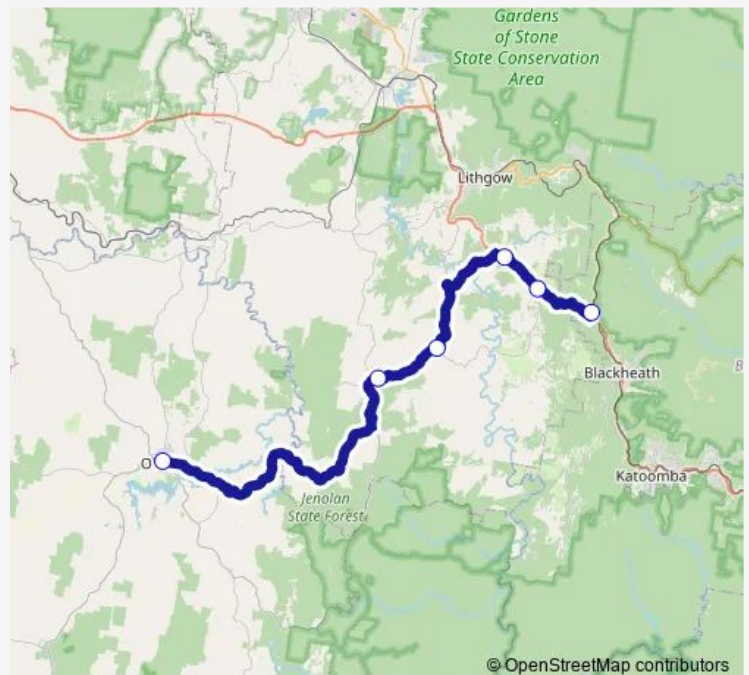

Regional Coach Service 558 Oberon to Mount Victoria

[Go to website](#)

Direction

undefined — undefined

0 stops

[Open route schedule](#)

Route schedule

undefined — undefined

Monday	—
Tuesday	—
Wednesday	—
Thursday	—
Friday	—
Saturday	—
Sunday	14:50

Route info

Direction:

Stops: 0

Trip Duration: — min

558 — Oberon to Mount Victoria

558 Regional Coach Service time schedules and route maps are available in an offline PDF at busmaps.com. Use the busmaps.com website to see live bus times, train schedule or subway schedule, and step-by-step directions for all public transit in Katoomba

The schedule is provided in the local timezone. Times with "(+1)" indicate departures on the next day.

PDF file created on 2025-01-31

2024 BusMaps.com - All Rights Reserved