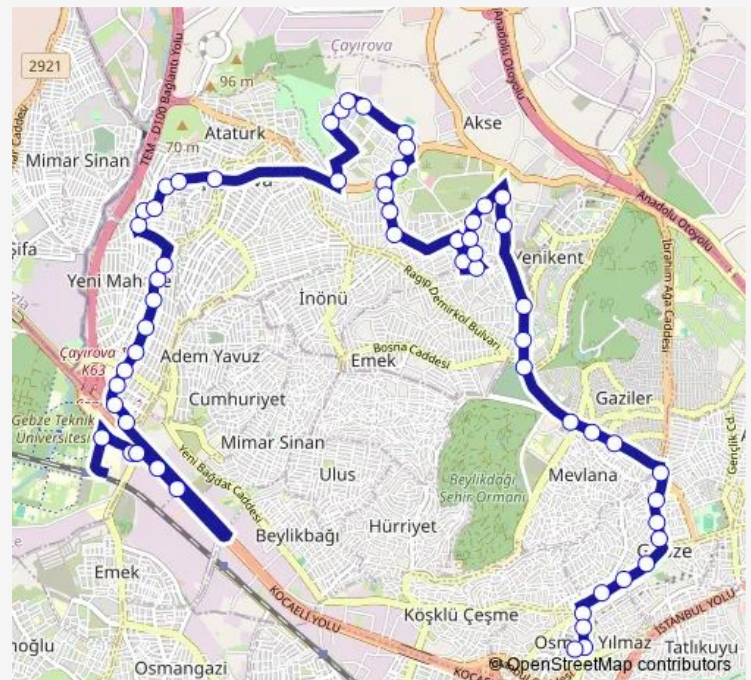

329/1 Sokak 1

344 Sokak 1

Öğr. Şevket Özyay İlkokulu 2

Route schedule

Gebze Stfa M.T.A.L. — 608/1 Sokak 1

Monday	06:15-21:00
Tuesday	06:15-21:00
Wednesday	06:15-21:00
Thursday	06:15-21:00
Friday	06:15-21:00
Saturday	06:15-21:00
Sunday	06:30-21:10

Route info

Direction: Gebze Stfa M.T.A.L.

Stops: 58

Trip Duration: 0 hour 36 min

558 — GTÜ-Fatih CD-Ataturk MH-Ç.Kent-Gebze-Fatih Devlet Hastanesi

ÇAĞDAŞKENT MEYDAN 1

Ankaryum Site

526 SOKAK 1