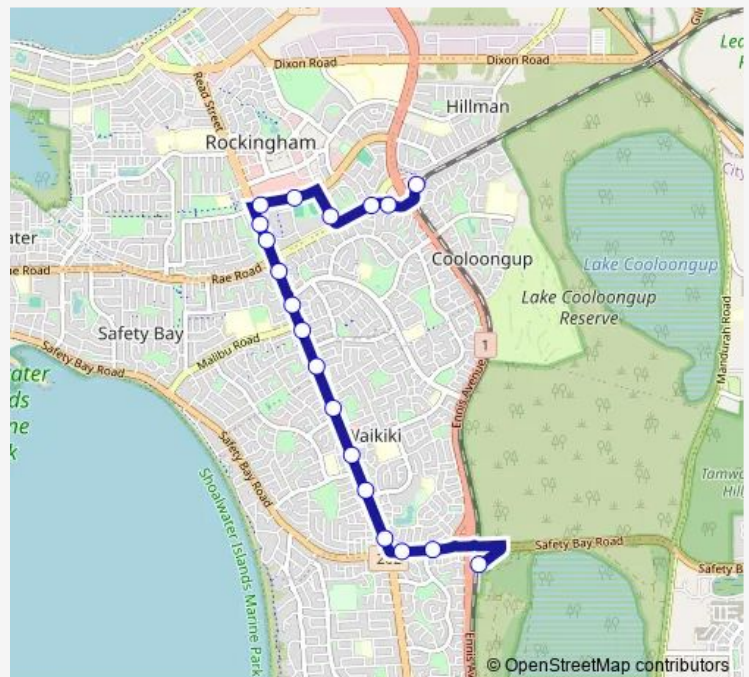

Read St Before Oakwood Cr

Read St After Rand Av

Read St After Gngangara Dr

Read St After Investigator Dr

Read St After Jubilee Dr

Read St Before Malibu Rd

Read St After Malibu Rd

Read St After Willmott Dr

### Route schedule

Warnbro Stn Stand 6 — Rockingham Stn Stand 12

Monday 04:34-07:16

Tuesday 04:34-07:16

Wednesday 04:34-07:16

Thursday 04:34-07:16

Friday 04:34-07:16

Saturday —

### Route info

Direction: Warnbro Stn Stand 6

Stops: 16

Trip Duration: 0 hour 14 min

**Direction**

Rockingham Stn Stand 4 — Warnbro Stn Stand 7

19 stops

[Open route schedule](#)

Read St After Rae Rd

Read St After Willmott Dr

Read St After Malibu Rd

Read St After Goongarrie Dr

Read St Before Investigator Dr

Read St After Gnangara Dr

Read St Before Oakwood Cr

Read St After Cumbria Av