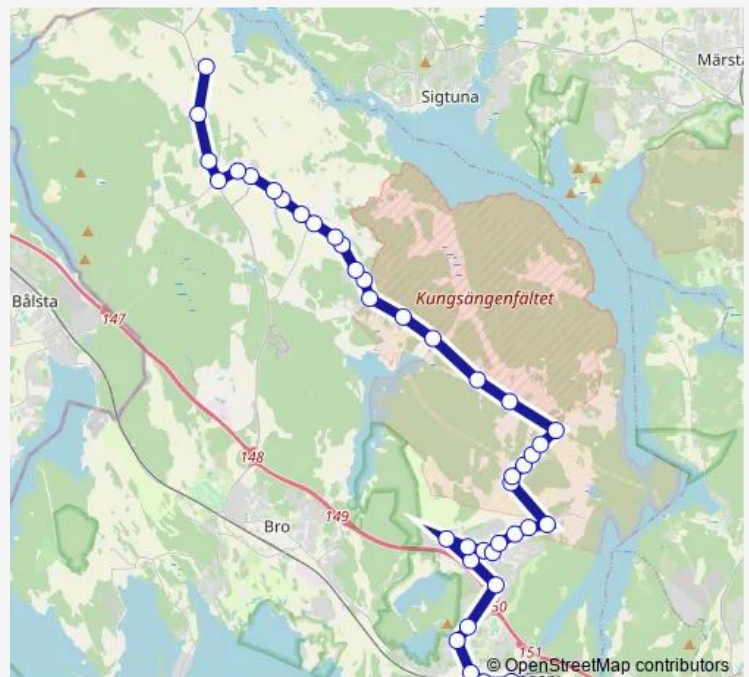

Thursday 05:51-23:21

Friday 05:51-23:21

Saturday 09:06-21:06

Sunday 09:06-21:06

Route info

Direction: Håtuna kyrka

Stops: 42

Trip Duration: 0 hour 52 min