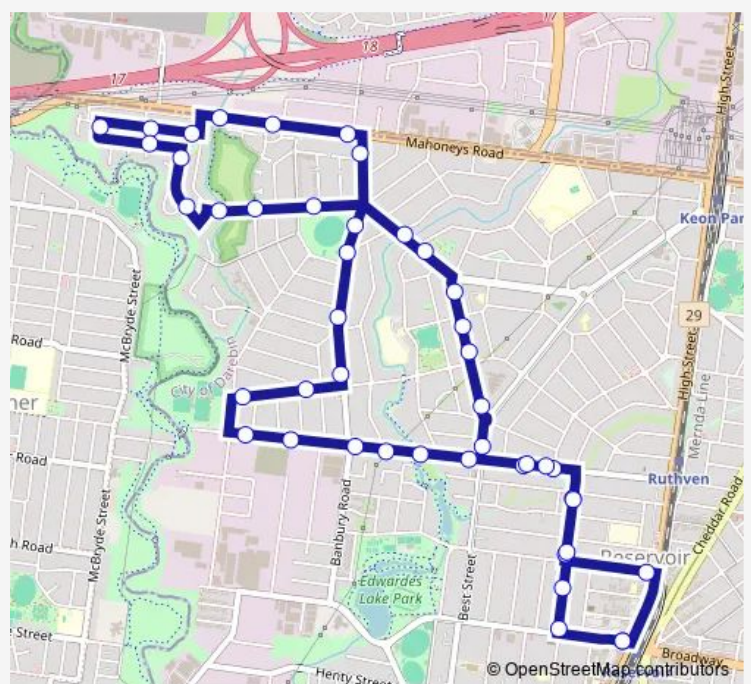

Sheargold St/Churchill Ave (Reservoir)

### Route schedule

Reservoir Station/Edwardes St (Reservoir) — Reservoir Station/Edwardes St (Reservoir)

Monday 06:09-11:40

Tuesday 06:09-11:40

Wednesday 06:09-11:40

Thursday 06:09-11:40

Friday 06:09-11:40

Saturday —

### Route info

Direction: Reservoir Station/Edwardes St (Reservoir)

Stops: 45

Trip Duration: 0 hour 32 min

558 — Reservoir - Reservoir

Riviera St/Moira Ave (Reservoir)

Claremont Cres/Moira Ave (Reservoir)

Lockton Ave/Davidson St (Reservoir)

## Route info

Direction: Reservoir Station/Edwardes St (Reservoir)

Stops: 45

Trip Duration: 0 hour 34 min

Anstey Ave/Churchill Ave (Reservoir)

Sheargold St/Churchill Ave (Reservoir)

Riviera St/Moira Ave (Reservoir)