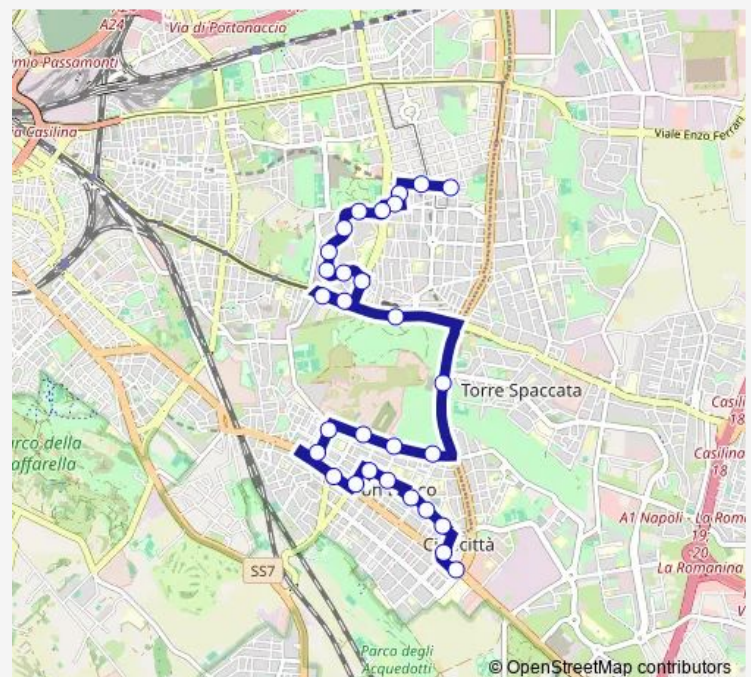

Saturday 05:30-24:00

Sunday 05:30-24:00

Route info

Direction: Gardenie

Stops: 29

Trip Duration: 0 hour 55 min

Lucio Sestio (Ma)

S. G. Bosco/Cominio

27 stops

[Open route schedule](#)

CINECITTA' (MA)

Orazio Pulvillo

Quinto Curzio/Salesiani

Salesiani/Pedio

P.Za S. G. Bosco

Lucio Sestio (Ma)

Thursday 05:20-24:00

Friday 05:20-24:00

Saturday 05:20-24:00

Sunday 05:20-24:00

Route info

Direction: CINECITTA' (MA)

Stops: 27

Trip Duration: 0 hour 37 min