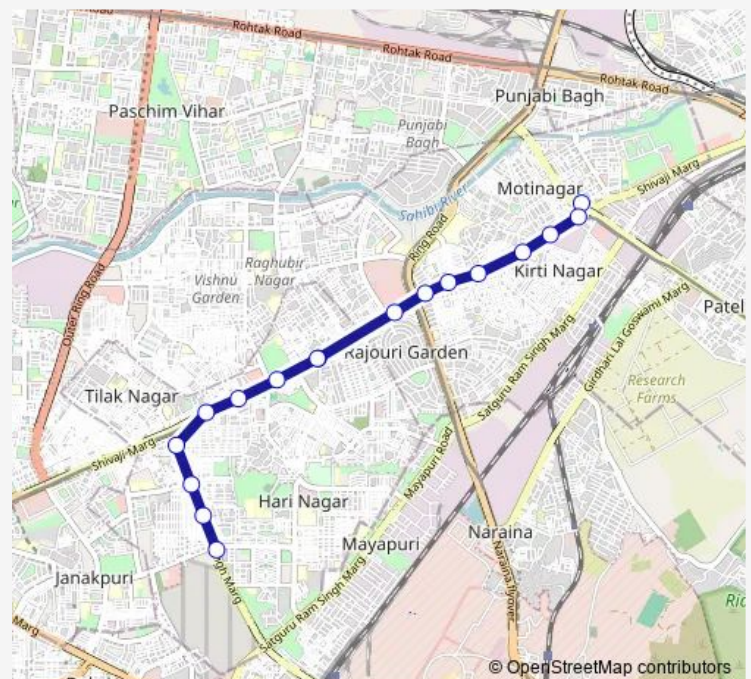

### Route schedule

Karampura Terminal — Hari Nagar Depot

Monday 20:02-22:56

Tuesday 20:02-22:56

Wednesday 20:02-22:56

Thursday 20:02-22:56

Friday 20:02-22:56

Saturday 20:02-22:56

Sunday 20:02-22:56

### Route info

Direction: Karampura Terminal

Stops: 17

Trip Duration: 0 hour 27 min

934stldown

934stldown Bus time schedules and route maps are available in an offline PDF at busmaps.com. Use the busmaps.com website to see live bus times, train schedule or subway schedule, and step-by-step directions for all public transit in New Delhi