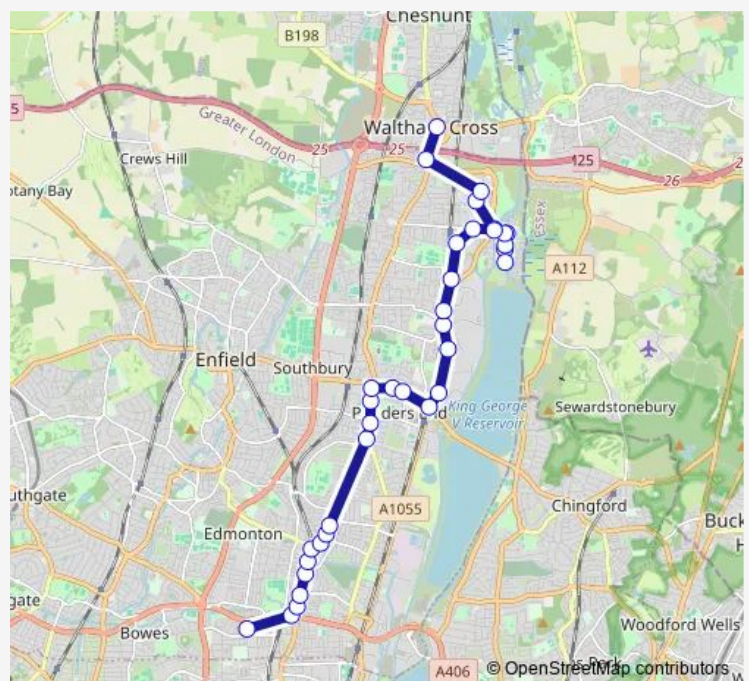

Bus 491 Waltham Cross - Enfield Island Village - Brimsdown - Edmonton Green - North Middlesex Hospital

[Go to website](#)

Direction

Bus Station — North Middlesex Hospital

35 stops

[Open route schedule](#)

Bus Station

Arlington Crescent

Innova Park

Solar Way

Causeway Bridge / River Lee

Gunner Drive

Canal Side Walk

Enfield Island Village

Canal Side Walk

Gunner Drive

Causeway Bridge / River Lee

Ordnance Road / Mollison Avenue

Preston Gardens

Bilton Way / Mollison Avenue

Millmarsh Lane

Green Street / Brimsdown Stn

Jeffreys Road

Duck Lees Lane

Lea Valley Road (EN3)

Ponders End Station

Scotland Green Road / Nags Head Road

Route schedule

Bus Station — North Middlesex Hospital

Monday 06:10-23:43

Tuesday 06:10-23:43

Wednesday 06:10-23:43

Thursday 06:10-23:43

Friday 06:10-23:43

Saturday 06:10-23:43

Sunday 07:09-23:43

Route info

Direction: Bus Station

Stops: 35

Trip Duration: 0 hour 39 min

491 — Waltham Cross - Enfield Island Village - Brimsdown - Edmonton Green - North Middlesex...