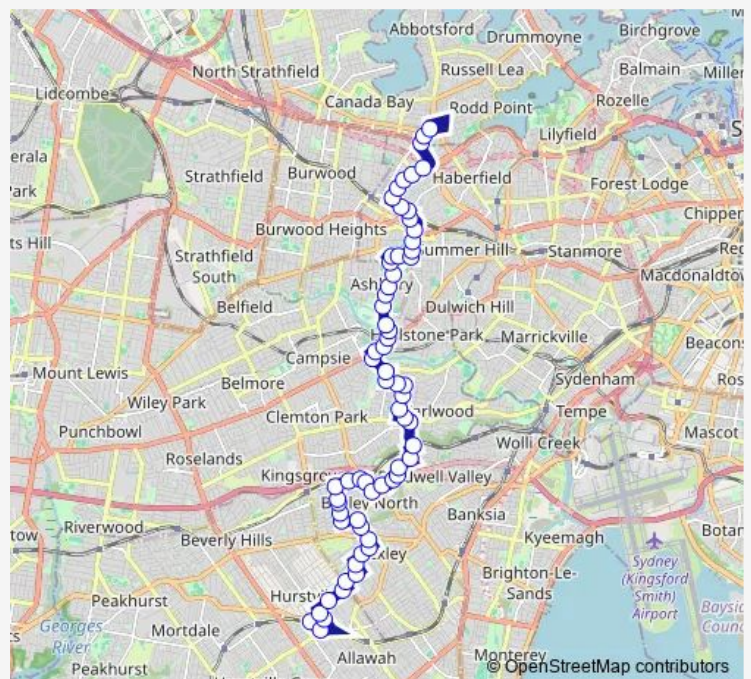

Iliffe St After Hancock St

John St At Mimosa St

Preddys Rd Before Stoney Creek Rd

Preddys Rd Opp Bexley Aquatic Centre

Alston St At Coveney St

Staples St At Alston St

Staples St At Park St

Staples St At Edward St

Staples St After Edward St

Staples St At Shaw St

Shaw St Opp East Dr

Bexley North Library, Shaw St

Route schedule

Hurstville Station, McMahon St, Stand D — Club Five Dock Rsl, Great North Road

Monday	05:25-23:00
Tuesday	05:25-22:12
Wednesday	05:25-22:12
Thursday	05:25-22:12
Friday	05:25-22:12
Saturday	06:43-22:20
Sunday	07:23-23:00

Route info

Direction: Hurstville Station, McMahon St, Stand D

Stops: 65

Trip Duration: 1 hour 1 min

491 — Five Dock to Hurstville

Bexley North Station, Bexley Rd

Bexley Rd Opp Whitbread Park

Barnsbury Gr After Kingsland Rd N

Saturday 06:45-21:50

Sunday 07:57-22:30

Route info

Direction: Club Five Dock Rsl, Great North Road

Stops: 67

Trip Duration: 0 hour 58 min

King St Opp John St

Jeffrey St At Canterbury Rd