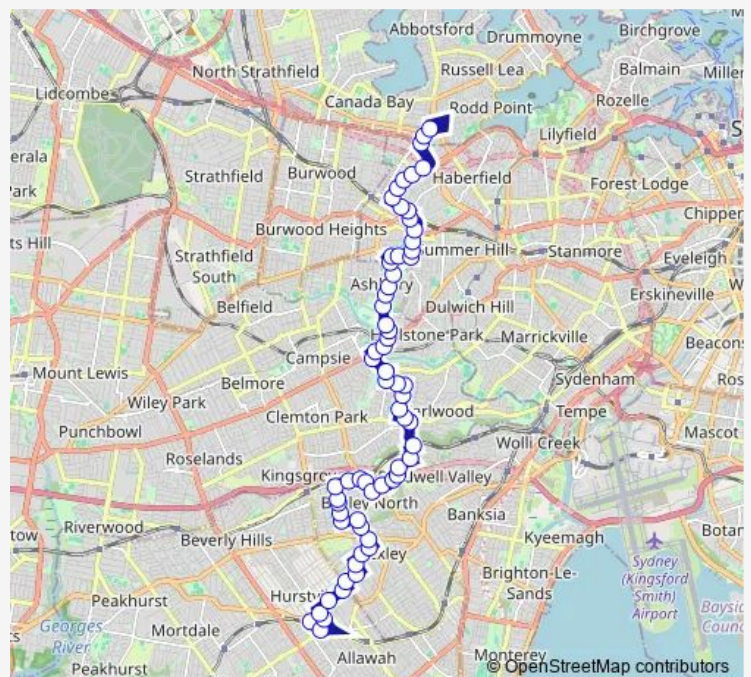

Iliffe St After Hancock St

John St At Mimosa St

Preddys Rd Before Stoney Creek Rd

Preddys Rd Opp Bexley Aquatic Centre

Alston St At Coveney St

Staples St At Alston St

Staples St At Park St

Staples St At Edward St

Staples St After Edward St

Staples St At Shaw St

Shaw St Opp East Dr

Bexley North Library, Shaw St

Route schedule

Hurstville Station, McMahon St, Stand D — Club Five Dock Rsl, Great North Road

Monday	05:25-23:00
Tuesday	05:25-22:12
Wednesday	05:25-22:12
Thursday	05:25-22:12
Friday	05:25-23:00
Saturday	06:43-23:00
Sunday	07:23-23:00

Route info

Direction: Hurstville Station, McMahon St, Stand D

Stops: 65

Trip Duration: 1 hour 0 min

491 — Five Dock to Hurstville

Bexley North Station, Bexley Rd

Bexley Rd Opp Whitbread Park

Barnsbury Gr After Kingsland Rd N

Saturday 06:45-22:30

Sunday 07:57-22:30

Route info

Direction: Club Five Dock Rsl, Great North Road

Stops: 67

Trip Duration: 0 hour 53 min

King St Opp John St

Jeffrey St At Canterbury Rd