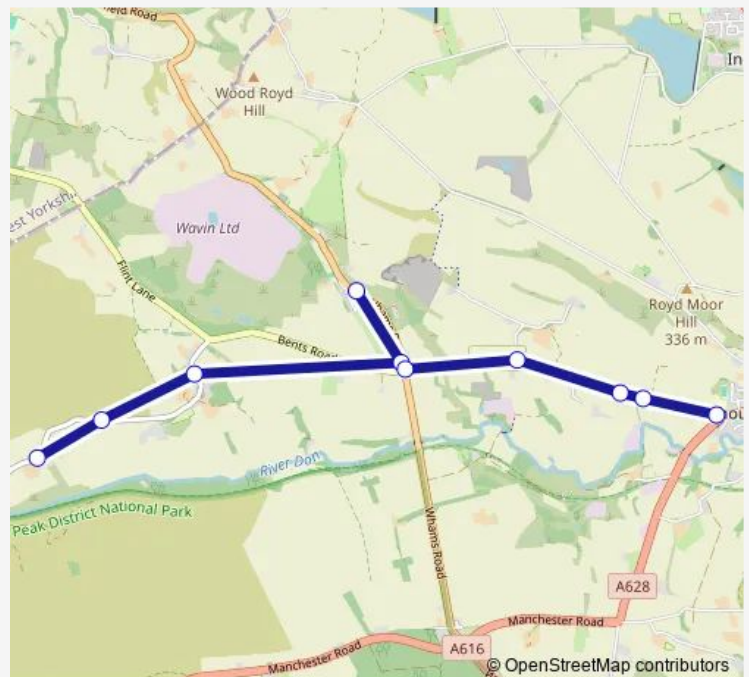

Route schedule

Brook Hill Lane/Townhead — Lee Lane/Manchester Road

Monday 08:30

Tuesday 08:30

Wednesday 08:30

Thursday 08:30

Friday 08:30

Saturday —

Sunday —

Route info

Direction: Brook Hill Lane/Townhead

Stops: 10

Trip Duration: 0 hour 17 min

491 — Carlecotes - Millhouse Green

Direction

Lee Lane/Manchester Road — Dunford Bridge Car Park/Windle Edge

21 stops

[Open route schedule](#)

Lee Lane/Manchester Road

West End Avenue/Manchester Road

Manchester Road/West End Avenue

Lee Lane/Catshaw Lane

Lee Lane/Hollin Lane

Whams Road/Bents Road

Route schedule

Lee Lane/Manchester Road — Dunford Bridge Car Park/Windle Edge

Monday 15:38

Tuesday 15:38

Wednesday 15:38

Thursday 15:38

Friday 15:38

Saturday —