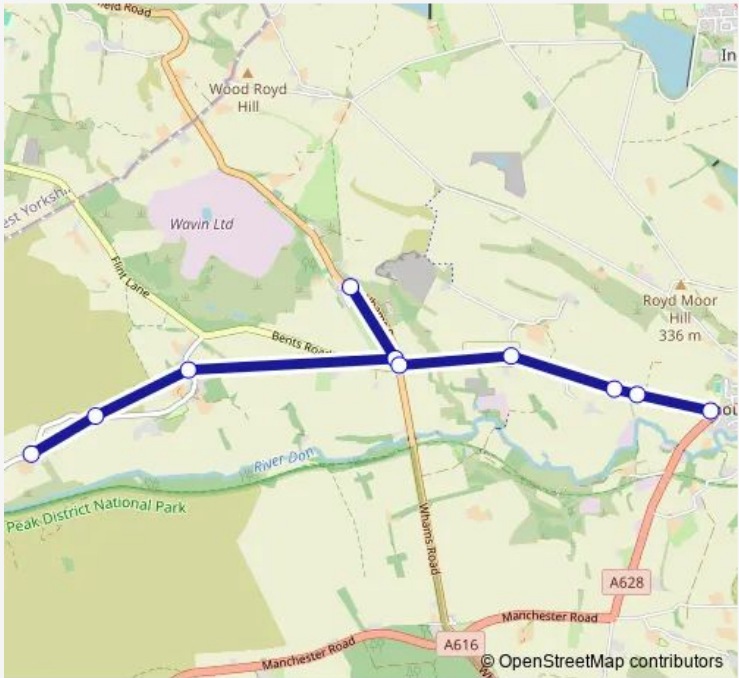

Bus 491 Carlecotes - Millhouse Green

[Go to website](#)

Direction
 Brook Hill Lane/Townhead — Lee Lane/Manchester Road
 10 stops
[Open route schedule](#)

- Brook Hill Lane/Townhead
- Brook Hill Lane/Cliff Lane
- Brook Hill Lane/Flint Lane
- Whams Road/Bents Road
- Whams Road/Middlecliffe Drive
- Whams Road/Bents Road
- Lee Lane/Hollin Lane
- Lee Lane/Catshaw Lane
- Lee Lane/Bullhouse Mill
- Lee Lane/Manchester Road

Route schedule
 Brook Hill Lane/Townhead — Lee Lane/Manchester Road

Monday	08:30
Tuesday	08:30
Wednesday	08:30
Thursday	08:30
Friday	08:30
Saturday	—
Sunday	—

Route info
 Direction: Brook Hill Lane/Townhead
 Stops: 10
 Trip Duration: 0 hour 17 min

491 — Carlecotes - Millhouse Green **BusMaps**

Direction

Lee Lane/Manchester Road — Dunford Bridge Car Park/Windle Edge

21 stops

[Open route schedule](#)

Lee Lane/Manchester Road

West End Avenue/Manchester Road

Thursday 15:38

Friday 15:38

Saturday —

Sunday —

Route info

Direction: Lee Lane/Manchester Road

Stops: 21

Trip Duration: 0 hour 17 min