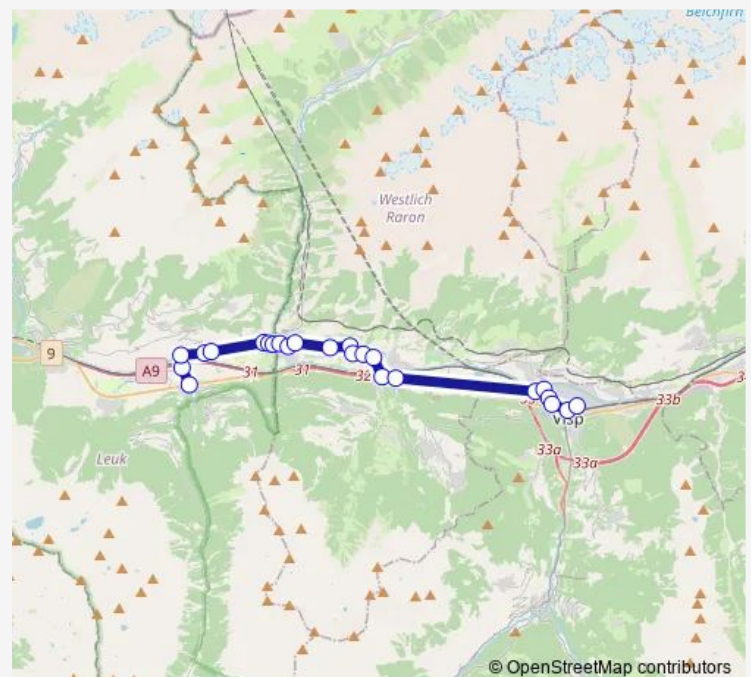

Visp, Pomona West

Visp, West

Visp, Schwimmbad

Route schedule

Turtmann, Soleil — Visp, Lonzawerke

Monday 05:14

Tuesday 05:14

Wednesday 05:14

Thursday 05:14

Friday 05:14

Saturday —

Sunday —

Route info

Direction: Turtmann, Soleil

Stops: 24

Trip Duration: 0 hour 34 min

491 — B 491

BusMaps

Visp, Sportplatz

Visp, Bahnhof Süd

Visp, Lonzawerke

491 Bus time schedules and route maps are available in an offline PDF at busmaps.com. Use the busmaps.com website to see live bus times, train schedule or subway schedule, and step-by-step directions for all public transit in Raron