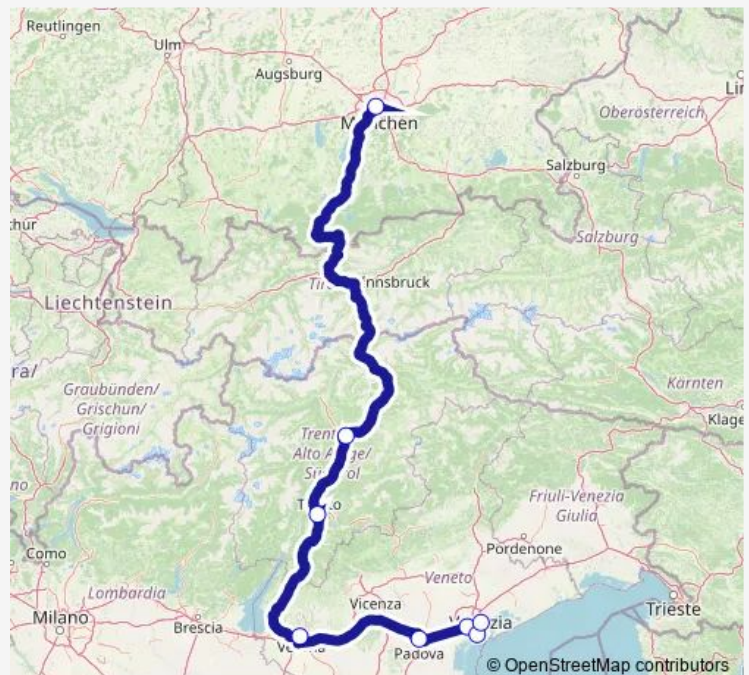

Tuesday 12:20

Wednesday 12:20

Thursday 12:20

Friday 12:20

Saturday 12:20

Sunday 12:20

Route info

Direction: Venice (Marco Polo Airport)

Stops: 8

Trip Duration: 9 hour 10 min

491 — Munich - Venice VCE →

Direction

Zob — Venice (Marco Polo Airport)

8 stops

[Open route schedule](#)

Zob

Bolzano South (Stazione Fs)

Trento (Lungadige San Nicolò)

Verona (Porta Nuova)

Padua

Venice Mestre (Stazione Fs)

Venice (Tronchetto)

Venice (Marco Polo Airport)

Route schedule