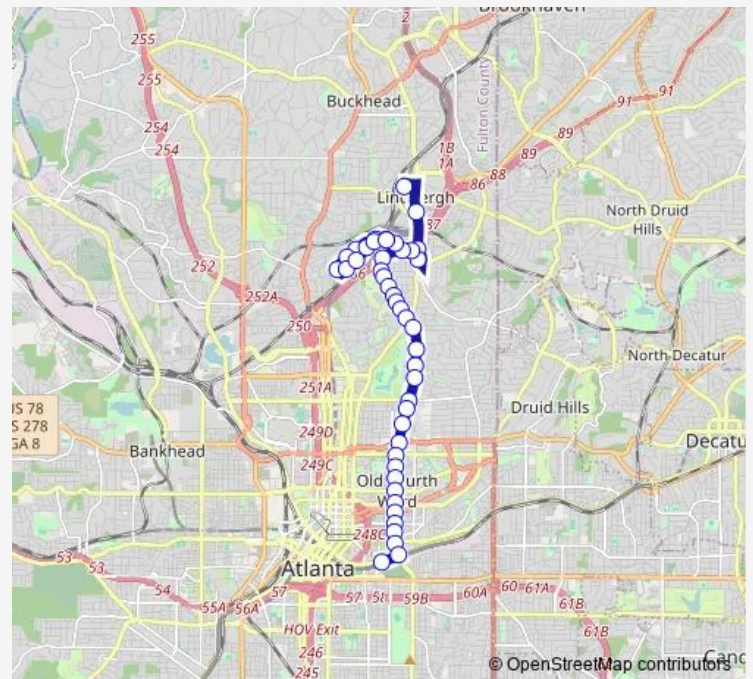

Monroe DR @ Wimbledon Rd

Monroe DR NE @ Rock Springs RD Ne

Monroe DR NE @ Piedmont WAY Ne

### Route schedule

Lindbergh Center Station - North Loop/Morosgo Dr — King Memorial Station - BAY A

Monday 05:15-23:20

Tuesday 05:15-23:20

Wednesday 05:15-23:20

Thursday 05:15-23:20

Friday 05:15-23:20

Saturday 06:00-23:20

### Route info

Direction: Lindbergh Center Station - North Loop/Morosgo Dr

Stops: 44

Trip Duration: 1 hour 0 min

809 — Monroe Drive / Boulevard

Monroe DR NE @ Montgomery Ferry DR Ne

Monroe DR NE @ 1705

Monroe DR @ 1544

## Route info

Direction: King Memorial Station - BAY A

Stops: 48

Trip Duration: 0 hour 38 min

Monroe DR NE @ 1705

Monroe DR NE @ Allen RD Ne

Monroe DR NE @ Piedmont WAY Ne

Monroe DR NE @ Rock Springs RD Ne