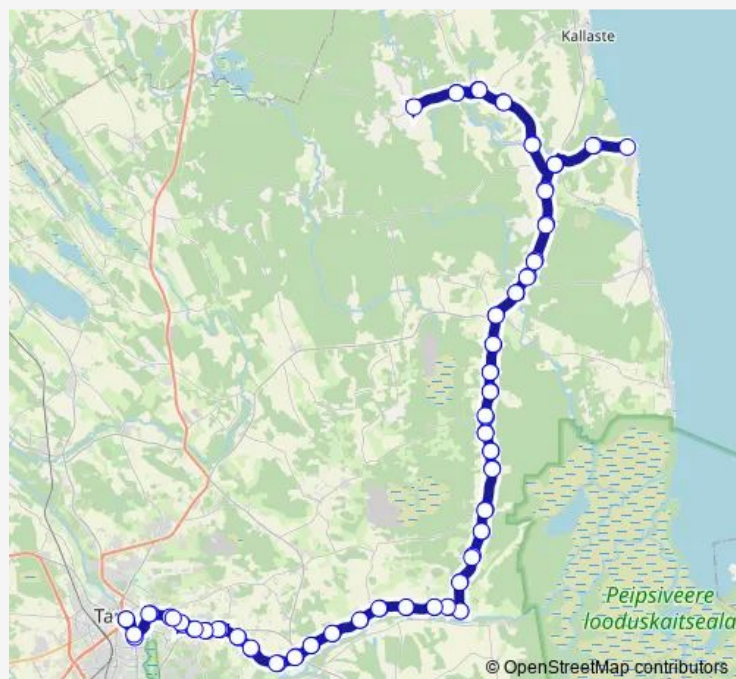

Saturday 15:00

Sunday 15:00

Route info

Direction: Tartu bussijaam

Stops: 90

Trip Duration: 2 hour 45 min

Viira

Maideoja