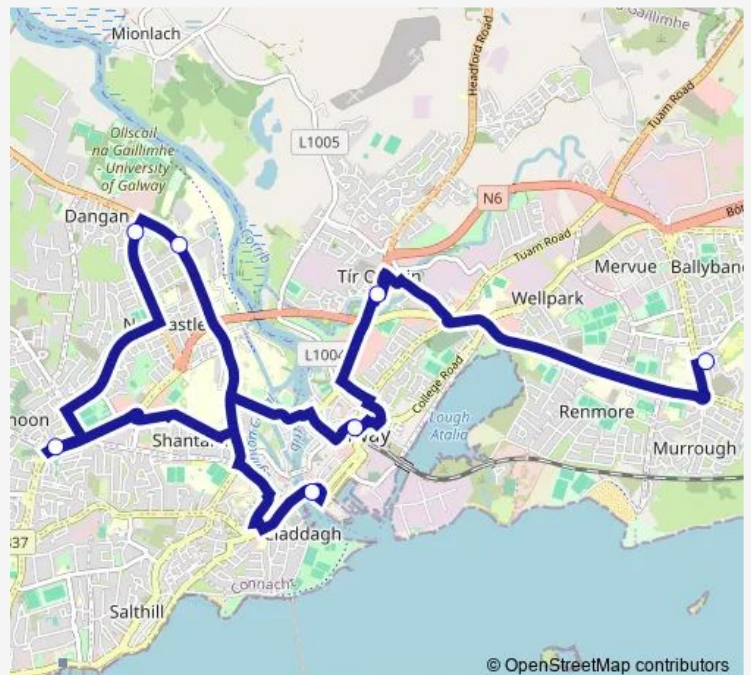

Bus 809 Galway City - Glásan Student Village

[Go to website](#)

Direction

Eyre Square East (Stop No 6) — Corrib Village

5 stops

[Open route schedule](#)

Eyre Square East (Stop No 6)

Spanish Arch

Gleann Dara

Tudor Lawns

Corrib Village

Route schedule

Eyre Square East (Stop No 6) — Corrib Village

Monday	25:30 ⁺¹
Tuesday	03:00-01:30 ⁺¹
Wednesday	03:00-01:30 ⁺¹
Thursday	03:00-01:30 ⁺¹
Friday	03:00
Saturday	—
Sunday	—

Route info

Direction: Eyre Square East (Stop No 6)

Stops: 5

Trip Duration: 0 hour 25 min

■ 809 — Galway City - Glásan Student Village

Direction

Eyre Square East (Stop No 6) — Ballybane Road

3 stops

Route info

Direction: Eyre Square East (Stop No 6)

Stops: 3

Trip Duration: 0 hour 15 min

Direction

Ballybane Road — Jury's Hotel

7 stops

[Open route schedule](#)