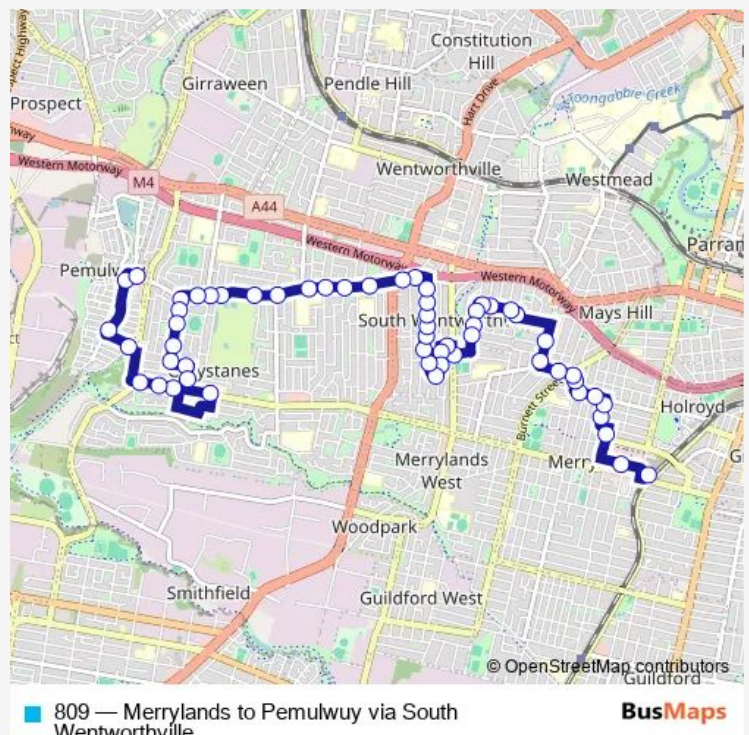

Merrylands Interchange, Terminal PI - Stand 1

Mcfarlane St Opp Stockland Merrylands

Treves St Opp Neil St

Windsor Rd Opp Manchester St

Windsor Rd Opp Birmingham St

Walpole St At Monitor Rd

Walpole St Opp Lockwood St

Clarence St Before Hilltop Rd

Hilltop Rd After Clarence St

Hilltop Shops, Hilltop Rd

Coleman St After Hilltop Rd

Coleman St At Dorothy St

Frances St At Hamilton St

Hamilton St At Pearson St

Hamilton St At Berkeley St

Hamilton St After Berkeley St

Richmond St After Hamilton St

Richmond St At Bartlett St

Richmond St At Brotherton St

Hollywood St At Centenary Rd

Richmond St Opp Hilltop Road Public School

Route schedule

Merrylands Interchange, Terminal PI - Stand 1 — Butu Wargun Dr Opp Pemulwuy Marketplace

Monday	08:36
Tuesday	08:36
Wednesday	08:36
Thursday	08:36
Friday	08:36
Saturday	—
Sunday	—

Route info

Direction: Merrylands Interchange, Terminal PI - Stand 1

Stops: 56

Trip Duration: 0 hour 35 min

Wirralee St After Centenary Rd