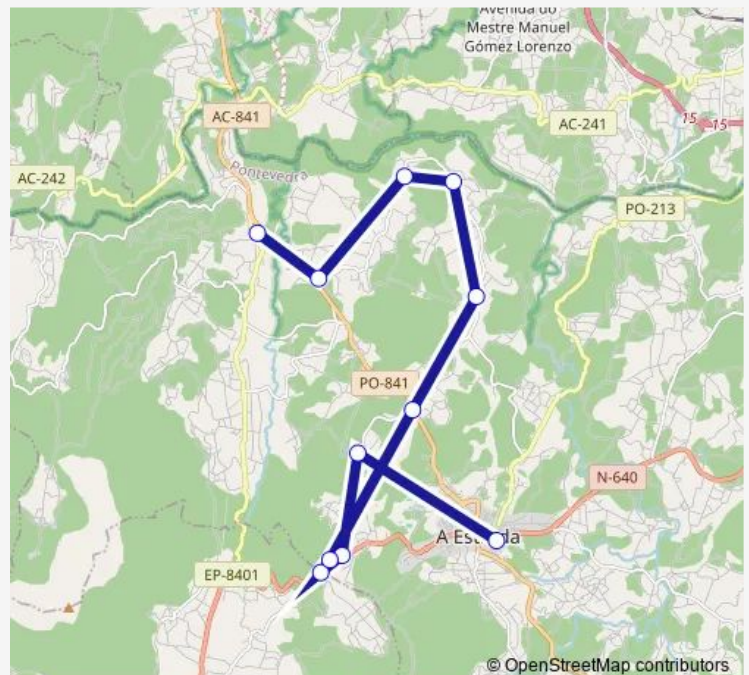

### Route schedule

A Estrada E.A. — Souto De Veia

Monday 12:00

Tuesday 12:00

Wednesday 12:00

Thursday 12:00

Friday 12:00

Saturday —

### Route info

Direction: A Estrada E.A.

Stops: 11

Trip Duration: 0 hour 30 min

**Direction**

Souto De Vea — A Estrada E.A.

11 stops

[Open route schedule](#)