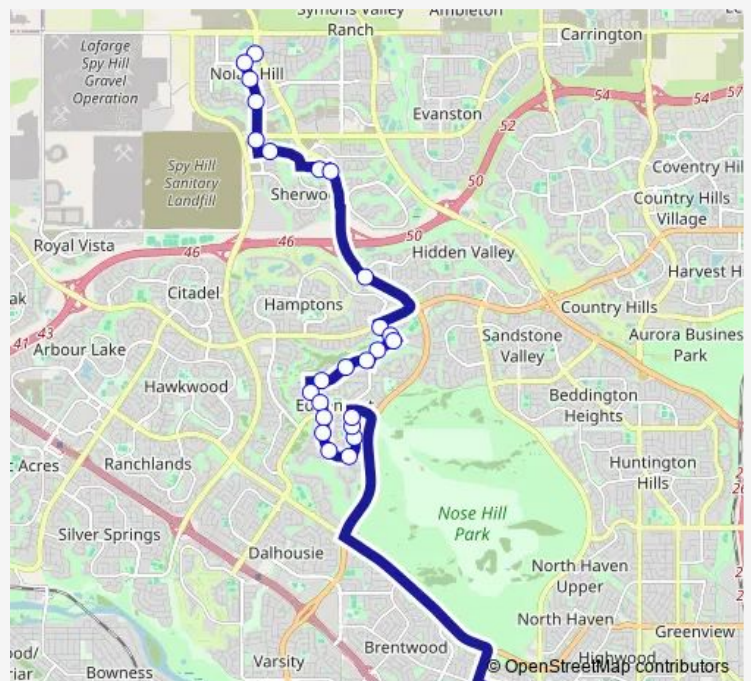

WB Edgebrook BV @ Edgeridge VW Nw

EB Country Hills BV @ Edgebrook BV NW

WB Sherwood Ga @ Sherwood Sq Nw

WB Sherwood Blvd @ Sherwood Heights

NB Sherview Dr @ Sherwood Bv (North Leg) Nw

NB Sherwood Dr @ Symons Valley Py Nw

NB Nolan Hill Dr @ Nolanfield Rd Nw

Route schedule

EB Northmont DR @ Calandar RD NW — EB Nolan Hill
GA @ Nolanfield WY Nw

Monday	15:29
Tuesday	15:29
Wednesday	15:29
Thursday	15:29
Friday	14:33
Saturday	—
Sunday	—

Route info

Direction: EB Northmont DR @ Calandar RD NW

Stops: 24

Trip Duration: 0 hour 41 min

809 — St. Francis/Nolanhill/ Edgemont

NB Nolan Hill Dr @ Nolanfield Ln Nw

NB Nolan Hill Dr @ Nolanfield Hts Nw

EB Nolan Hill GA @ Nolanfield WY Nw

Wednesday 08:07

Thursday 08:07

Friday 08:27

Saturday —

Sunday —

Route info

Direction: WB Nolan Hill GA @ Shaganappi TR Nw

Stops: 26