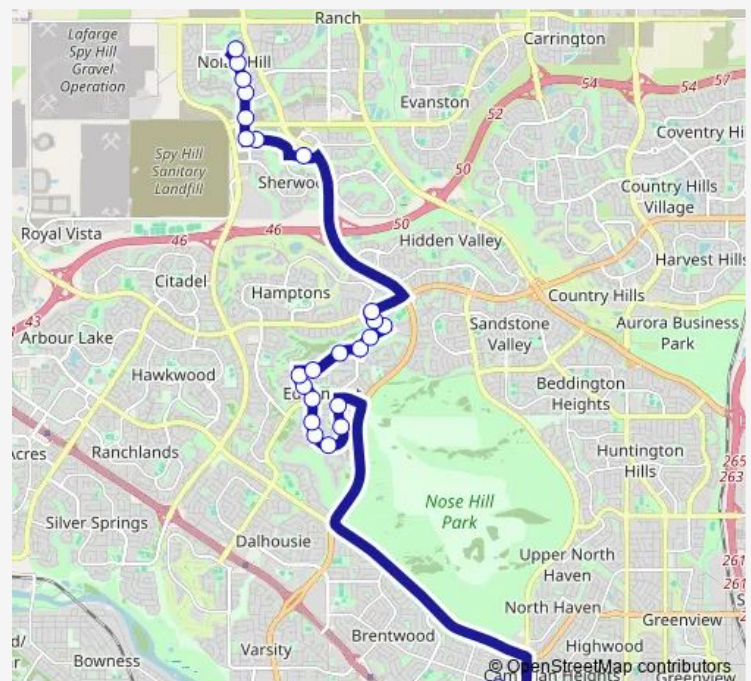

WB Edgebrook BV @ Edgeridge VW Nw

EB Country Hills BV @ Edgebrook BV Nw

WB Sherwood Ga @ Sherwood Sq Nw

WB Sherwood Blvd @ Sherwood Heights

NB Sherview Dr @ Sherwood Bv (North Leg) Nw

NB Sherwood Dr @ Symons Valley Py Nw

Saturday —

Sunday —

Route info

Direction: EB Northmount DR @ Clarendon RD Nw

Stops: 24

Trip Duration: 0 hour 41 min

809 — St. Francis/Nolanhill/ Edgemont

NB Nolan Hill Dr @ Nolanfield Ln Nw

NB Nolan Hill Dr @ Nolanfield Hts Nw

EB Nolan Hill GA @ Nolanfield WY Nw

Direction

WB Nolan Hill GA @ Shaganappi TR Nw — EB Northmount DR @ Clarendon RD Nw

26 stops

[Open route schedule](#)

WB Nolan Hill GA @ Shaganappi TR Nw

Monday 08:07

Tuesday 08:07

Wednesday 08:07

Thursday 08:07

Friday 08:27

Saturday —

Sunday —

Route info