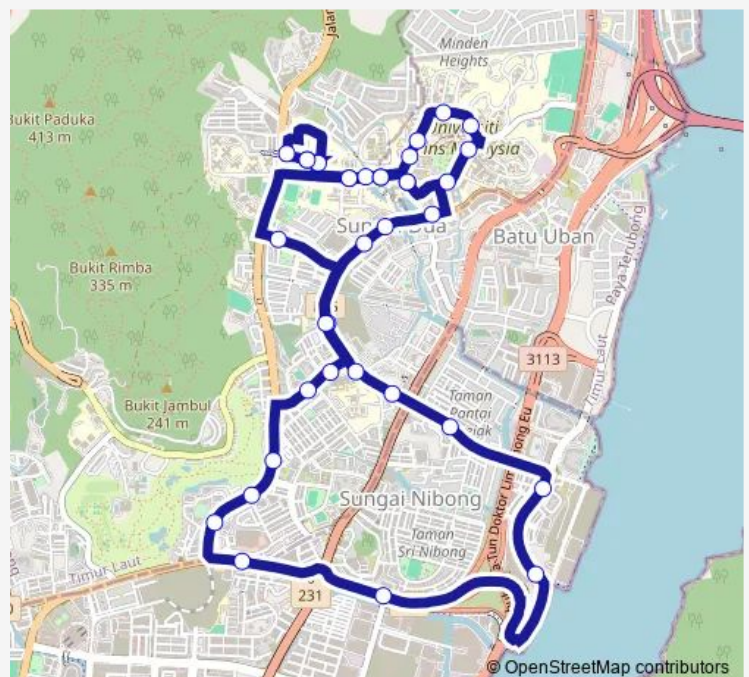

### Route schedule

Hub Padang Kawad — Hub Padang Kawad

Monday 06:00-22:30

Tuesday 06:00-22:30

Wednesday 06:00-22:30

Thursday 06:00-22:30

Friday 06:00-22:30

Saturday 06:00-22:30

Sunday 06:00-22:30

### Route info

Direction: Hub Padang Kawad

Stops: 35

Trip Duration: 0 hour 45 min

T310

Krystal Point Corporate Park

Queensbay Mall

Bay Garden