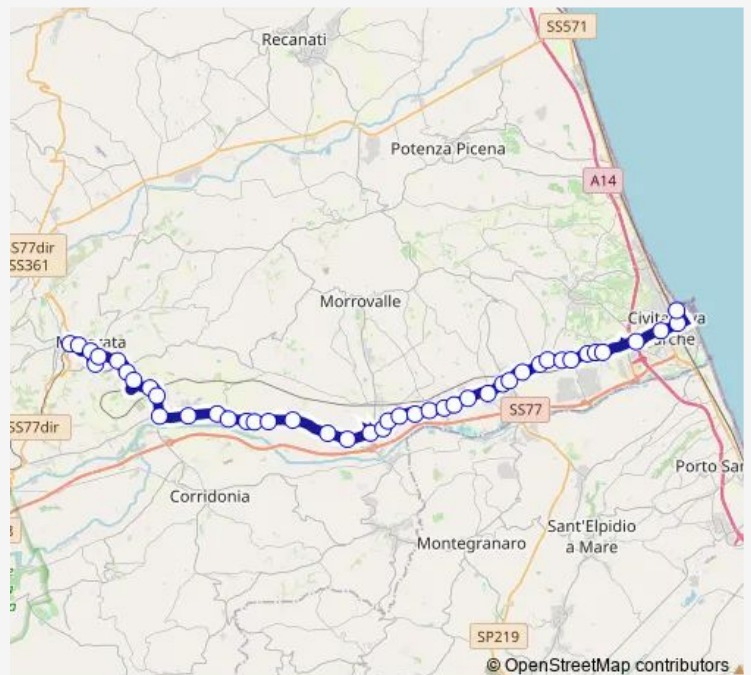

Bus Civitanova M. - Perugia

[Go to website](#)

Direction

undefined — undefined

0 stops

[Open route schedule](#)

Route schedule

undefined — undefined

Monday	17:30
Tuesday	17:30
Wednesday	17:30
Thursday	17:30
Friday	17:30
Saturday	17:30
Sunday	—

Route info

Direction:

Stops: 0

Trip Duration: — min

■ Civitanova M. - Perugia

Direction

Civitanova Marche (BUS Terminal) Piazza — Macerata Terminal

47 stops

[Open route schedule](#)

Civitanova Marche (BUS Terminal) Piazza

Civitanova Marche - Corso Umberto I

Civitanova Marche -Staz. Fs

Civitanovam. - Corso Umberto I

Civitanova Marche SAN Marone

Civitanova Marche - Costamartina - VIA V