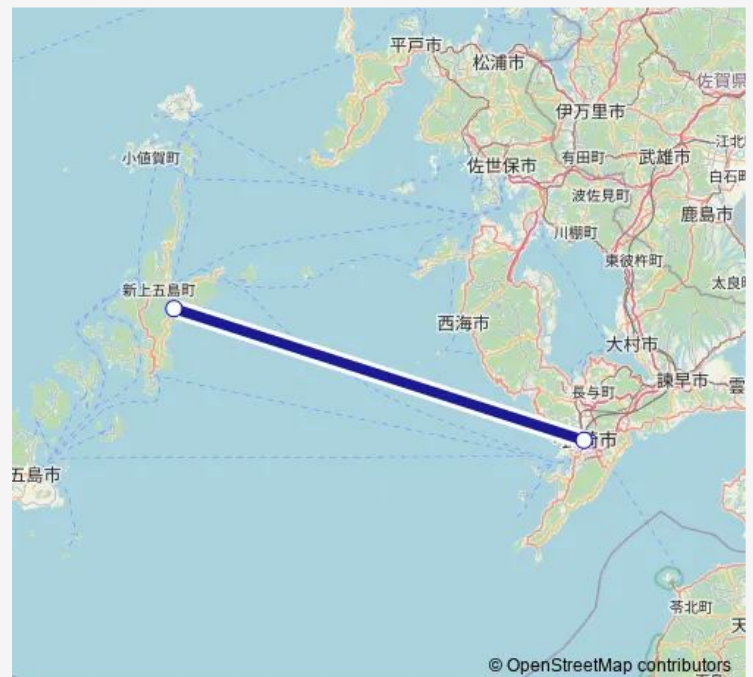

Route schedule

鯛ノ浦港 — 長崎港

Monday	08:00-17:00
Tuesday	08:00-17:00
Wednesday	08:00-17:00
Thursday	08:00-17:00
Friday	08:00-17:00
Saturday	08:00-17:00
Sunday	08:00-17:00

Route info

Direction: 鯛ノ浦港

Stops: 2

Trip Duration: 1 hour 40 min

長崎港 — 鯛ノ浦港

Monday	08:00-17:00
Tuesday	08:00-17:00
Wednesday	08:00-17:00
Thursday	08:00-17:00
Friday	08:00-17:00
Saturday	08:00-17:00
Sunday	08:00-17:00

Route info

Direction: 長崎港

Stops: 2

Trip Duration: 1 hour 40 min