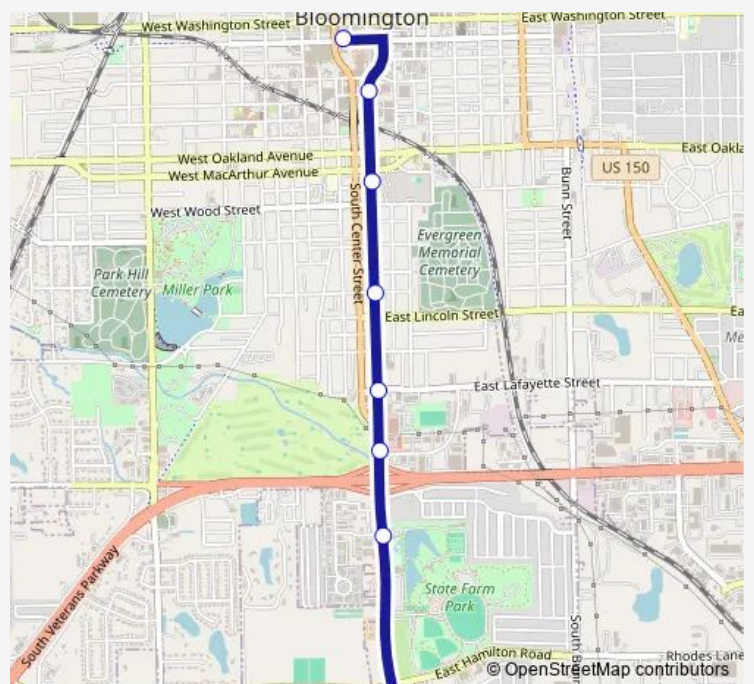

Direction

Greyhound Rd & Southgate Dr — Downtown Bloomington
- 200 W Front St - Northside

8 stops

[Open route schedule](#)

Greyhound Rd & Southgate Dr

Main St & Oak Valley Rd

Main St & RT Dunn Dr

Main St & Lafayette St

Main St & Bissell St

Main St & Woodhill Towers

Main St & Olive St

Downtown Bloomington - 200 W Front St - Northside

Route schedule

Greyhound Rd & Southgate Dr — Downtown Bloomington
- 200 W Front St - Northside

Monday	05:40-20:40
Tuesday	05:40-20:40
Wednesday	05:40-20:40
Thursday	05:40-20:40
Friday	05:40-20:40
Saturday	06:40-20:40
Sunday	06:40-18:40

Route info

Direction: Greyhound Rd & Southgate Dr

Stops: 8

Trip Duration: 0 hour 9 min

Direction

Downtown Bloomington - 200 W Front St - Northside —
Greyhound Rd & Southgate Dr

10 stops

[Open route schedule](#)

Downtown Bloomington - 200 W Front St - Northside

Center St & Olive St

Center St & Oakland Ave