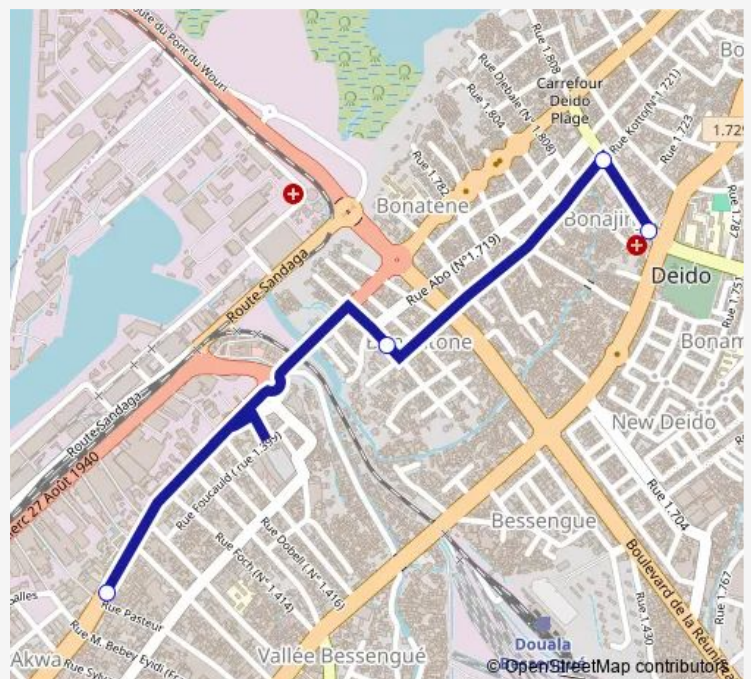

### Direction

Immeuble Socar — Hôpital de district de Deido

4 stops

[Open route schedule](#)

Immeuble Socar

3 Boutiqueboutiques

Ecole Maternelle Bilingue

Hôpital de district de Deido

### Route schedule

Immeuble Socar — Hôpital de district de Deido

Monday	09:53
Tuesday	09:53
Wednesday	09:53
Thursday	09:53
Friday	09:53
Saturday	09:53
Sunday	09:53

### Route info

Direction: Immeuble Socar

Stops: 4

Trip Duration: 0 hour 8 min

Immeuble Tecno to Ecole ublique Deido

Communal Taxi Service time schedules and route maps are available in an offline PDF at [busmaps.com](https://busmaps.com). Use the [busmaps.com](https://busmaps.com) website to see live bus times, train schedule or subway schedule, and step-by-step directions for all public transit in Douala