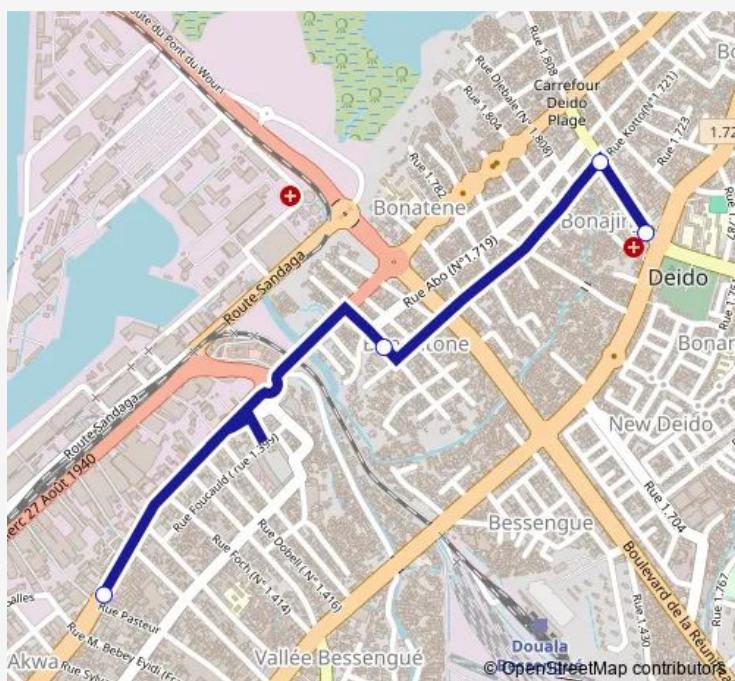

Communal Taxi Service Immeuble Tecno to Ecole ublique Deido

[Go to website](#)

Direction

Immeuble Socar — Hôpital de district de Deido

4 stops

[Open route schedule](#)

Immeuble Socar

3 Boutiqueboutiques

Ecole Maternelle Bilingue

Hôpital de district de Deido

Route schedule

Immeuble Socar — Hôpital de district de Deido

Monday	09:53
Tuesday	09:53
Wednesday	09:53
Thursday	09:53
Friday	09:53
Saturday	09:53
Sunday	09:53

Route info

Direction: Immeuble Socar

Stops: 4

Trip Duration: 0 hour 8 min

Immeuble Tecno to Ecole ublique Deido

Communal Taxi Service time schedules and route maps are available in an offline PDF at busmaps.com. Use the busmaps.com website to see live bus times, train schedule or subway schedule, and step-by-step directions for all public transit in Douala