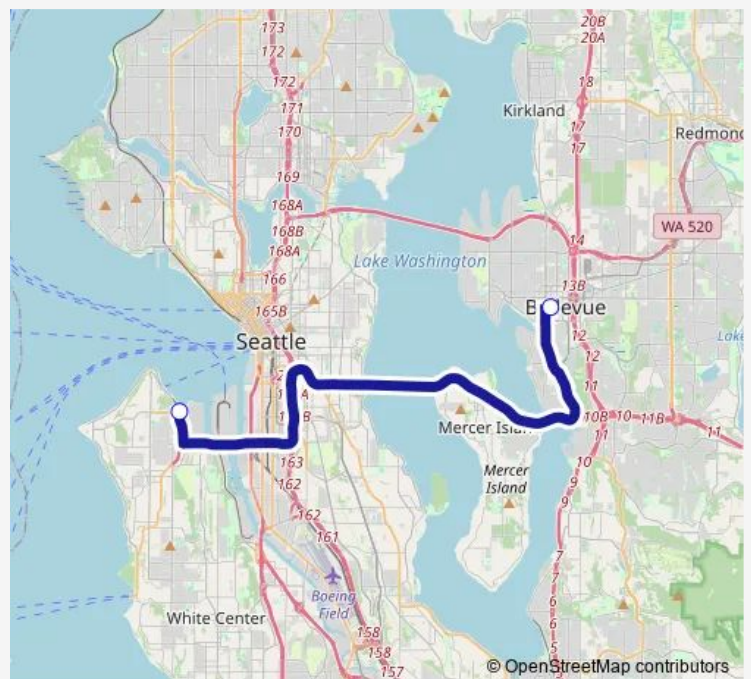

Bus (Everest) West Seattle AM (Everest) West Seattle - Harbor Ave. Am

[Go to website](#)

Direction

Everest - West Seattle - Harbor Ave. — Everest

2 stops

[Open route schedule](#)

Everest - West Seattle - Harbor Ave.

Everest

Route schedule

Everest - West Seattle - Harbor Ave. — Everest

Monday	07:15-08:15
Tuesday	07:15-08:15
Wednesday	07:15-08:15
Thursday	07:15-08:15
Friday	07:15-08:15
Saturday	—
Sunday	—

Route info

Direction: Everest - West Seattle - Harbor Ave.

Stops: 2

Trip Duration: 0 hour 40 min

■ (Everest) West Seattle AM — (Everest) West Seattle - Harbor Ave. Am

(Everest) West Seattle AM Bus time schedules and route maps are available in an offline PDF at busmaps.com. Use the busmaps.com website to see live bus times, train schedule or subway schedule, and step-by-step directions for all public transit in