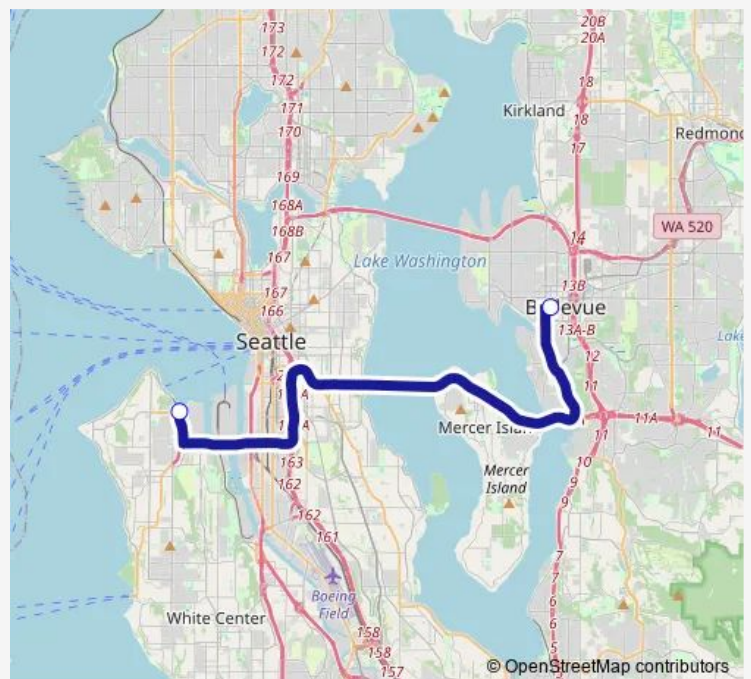

Bus (Everest) West Seattle Am (Everest) West Seattle - Harbor Ave. Am

[Go to website](#)

Direction

Everest - West Seattle - Harbor Ave. — Everest

2 stops

[Open route schedule](#)

Everest - West Seattle - Harbor Ave.

Everest

Route schedule

Everest - West Seattle - Harbor Ave. — Everest

Monday	07:15-08:15
Tuesday	07:15-08:15
Wednesday	07:15-08:15
Thursday	07:15-08:15
Friday	07:15-08:15
Saturday	—
Sunday	—

Route info

Direction: Everest - West Seattle - Harbor Ave.

Stops: 2

Trip Duration: 0 hour 40 min

■ (Everest) West Seattle Am — (Everest) West Seattle - Harbor Ave. Am

(Everest) West Seattle Am Bus time schedules and route maps are available in an offline PDF at busmaps.com. Use the busmaps.com website to see live bus times, train schedule or subway schedule, and step-by-step directions for all public transit in Seattle