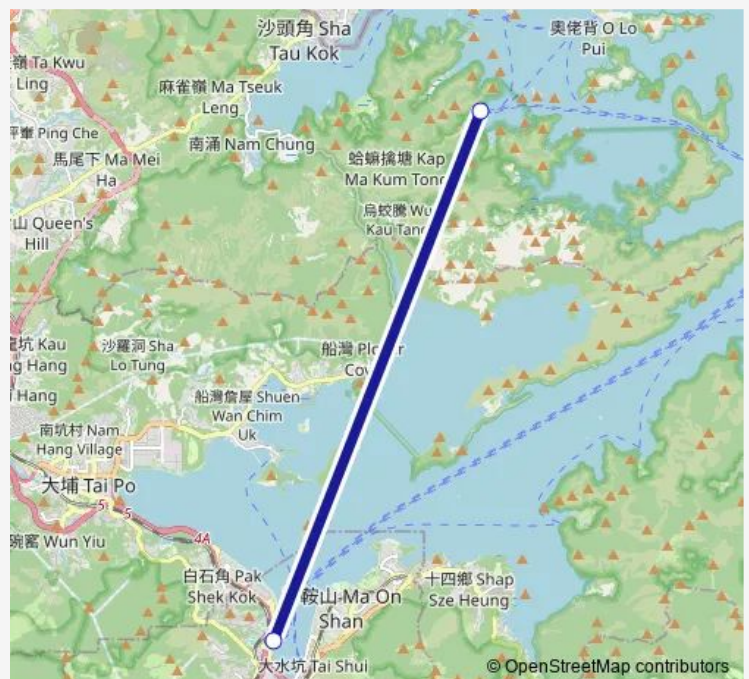

### Direction

Ma Liu Shui Landing No. 3 — Lai Chi Wo Landing Steps|Lai Chi Wo Public Pier

2 stops

[Open route schedule](#)

Ma Liu Shui Landing No. 3

Lai Chi Wo Landing Steps|Lai Chi Wo Public Pier

### Route schedule

Ma Liu Shui Landing No. 3 — Lai Chi Wo Landing Steps|Lai Chi Wo Public Pier

Monday	—
Tuesday	—
Wednesday	—
Thursday	—
Friday	—
Saturday	09:00
Sunday	09:00

### Route info

Direction: Ma Liu Shui Landing No. 3

Stops: 2

Trip Duration: 1 hour 30 min

MA LIU Shui - LAI CHI Wo

### Route info

Direction: Lai Chi Wo Landing Steps|Lai Chi Wo Public Pier

Stops: 2

Trip Duration: 1 hour 30 min

Ferry time schedules and route maps are available in an offline PDF at [busmaps.com](https://busmaps.com). Use the [busmaps.com](https://busmaps.com) website to see live bus times, train schedule or subway schedule, and step-by-step directions for all public transit in Sha Tin