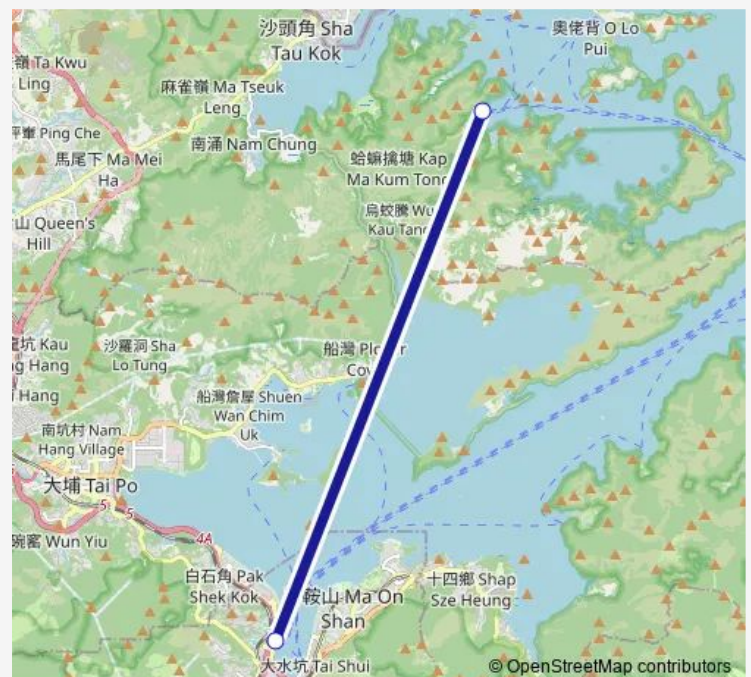

### Direction

Ma Liu Shui Landing No. 3 — Lai Chi Wo Landing Steps|Lai Chi Wo Public Pier

2 stops

[Open route schedule](#)

Ma Liu Shui Landing No. 3

Lai Chi Wo Landing Steps|Lai Chi Wo Public Pier

### Route schedule

Ma Liu Shui Landing No. 3 — Lai Chi Wo Landing Steps|Lai Chi Wo Public Pier

Monday —

Tuesday —

Wednesday —

Thursday —

Friday —

Saturday 09:00

### Route info

Direction: Ma Liu Shui Landing No. 3

Stops: 2

Trip Duration: 1 hour 30 min

■ MA LIU Shui - LAI CHI Wo

### Route info

Direction: Lai Chi Wo Landing Steps|Lai Chi Wo Public Pier

Stops: 2

Trip Duration: 1 hour 30 min

Ferry time schedules and route maps are available in an offline PDF at [busmaps.com](https://busmaps.com). Use the [busmaps.com](https://busmaps.com) website to see live bus times, train schedule or subway schedule, and step-by-step directions for all public transit in Sha Tin