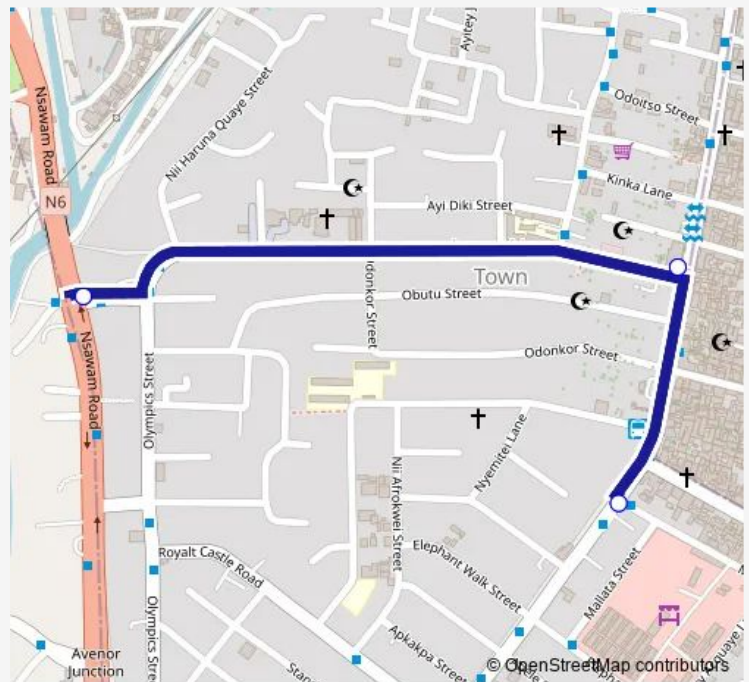

### Direction

Terminal Caprice — Terminal Accra Newtown

3 stops

[Open route schedule](#)

Terminal Caprice

Bank (Gcb)

Terminal Accra Newtown

### Route schedule

Terminal Caprice — Terminal Accra Newtown

|           |       |
|-----------|-------|
| Monday    | 13:15 |
| Tuesday   | 13:15 |
| Wednesday | 13:15 |
| Thursday  | 13:15 |
| Friday    | 13:15 |
| Saturday  | 13:15 |
| Sunday    | 13:15 |

### Route info

Direction: Terminal Caprice

Stops: 3

Trip Duration: 0 hour 16 min

072B — Caprice to Accra Newtown

BusMaps

072B Bus time schedules and route maps are available in an offline PDF at [busmaps.com](https://busmaps.com). Use the [busmaps.com](https://busmaps.com) website to see live bus times, train schedule or subway schedule, and step-by-step directions for all public transit in Accra