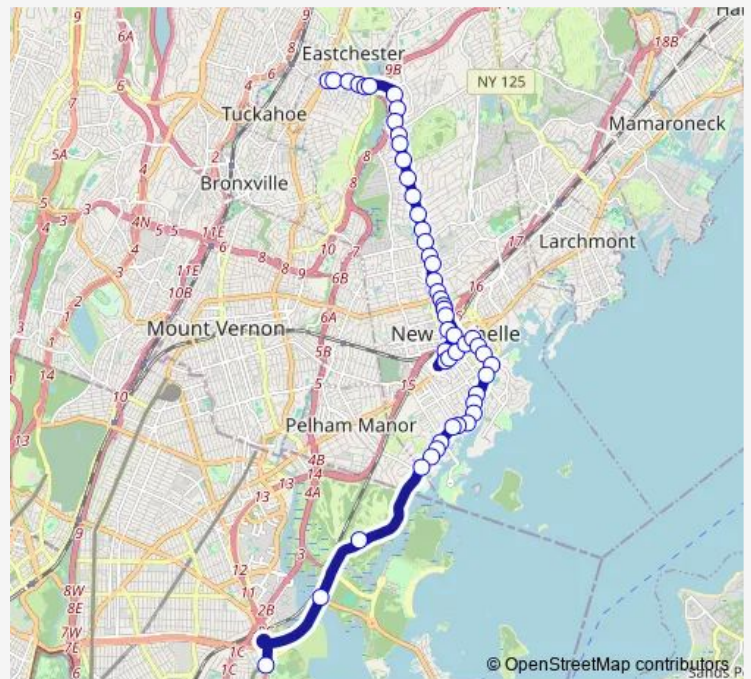

Wilmot RD @ Wilmot Cir

Wilmot RD @ Hutchinson Blvd

Grand Blvd @ Dora La

Grand Blvd @ Rogers Dr

Stratton RD @ Mohegan Pl

Stratton RD @ Waverly Rd

Stratton RD @ Pinebrook Blvd

Pinebrook Blvd @ Amherst Dr

Pinebrook Blvd @ Ramona Ct

Pinebrook Blvd @ VAN Etten Blvd

Quaker Ridge RD @ Pinebrook Blvd

North AVE @ NEW Rochelle Hs

**Route schedule**

Wilmot RD @ Lovell Rd — North AVE @ NEW Rochelle Hs

Monday	07:05
Tuesday	07:05
Wednesday	07:05
Thursday	07:05
Friday	07:05
Saturday	—
Sunday	—

**Route info**

Direction: Wilmot RD @ Lovell Rd

Stops: 16

Trip Duration: 0 hour 48 min

## Direction

Mill RD @ Michael Frey Dr — Bruckner Blvd @ Westchester Ave

50 stops

[Open route schedule](#)

Mill RD @ Michael Frey Dr

Mill RD @ Oakridge Pl

Mill RD @ Lincoln Pl

Mill RD @ Longview Dr