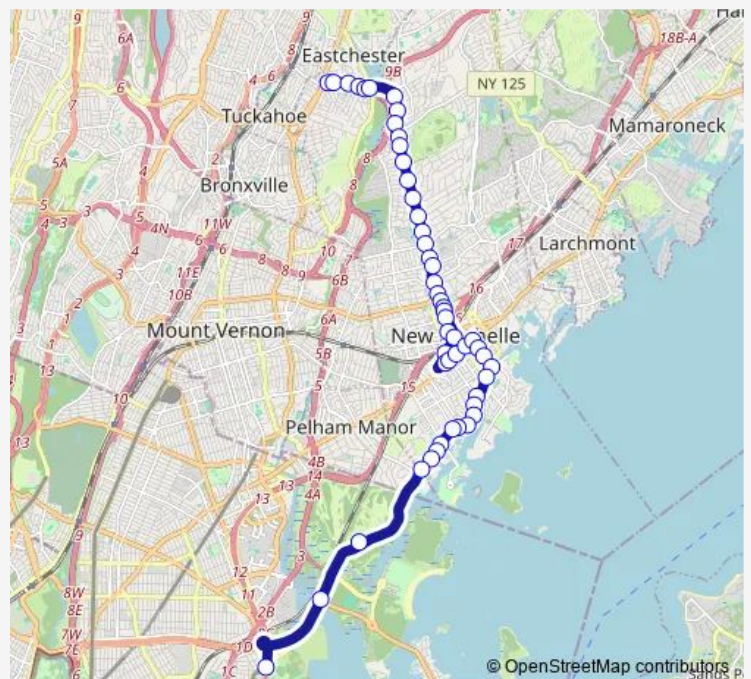

Wilmot RD @ Wilmot Cir

Wilmot RD @ Hutchinson Blvd

Grand Blvd @ Dora La

Grand Blvd @ Rogers Dr

Stratton RD @ Mohegan Pl

Stratton RD @ Waverly Rd

Stratton RD @ Pinebrook Blvd

Pinebrook Blvd @ Amherst Dr

Pinebrook Blvd @ Ramona Ct

Pinebrook Blvd @ VAN Etten Blvd

Quaker Ridge RD @ Pinebrook Blvd

North AVE @ NEW Rochelle Hs

**Route schedule**

Wilmot RD @ Lovell Rd — North AVE @ NEW Rochelle Hs

Monday	07:05
Tuesday	07:05
Wednesday	07:05
Thursday	07:05
Friday	07:05
Saturday	—
Sunday	—

**Route info**

Direction: Wilmot RD @ Lovell Rd

Stops: 16

Trip Duration: 0 hour 48 min

## Direction

Mill RD @ Michael Frey Dr — Bruckner Blvd @ Westchester Ave

50 stops

[Open route schedule](#)

Mill RD @ Michael Frey Dr

Mill RD @ Oakridge Pl

Mill RD @ Lincoln Pl

Mill RD @ Longview Dr