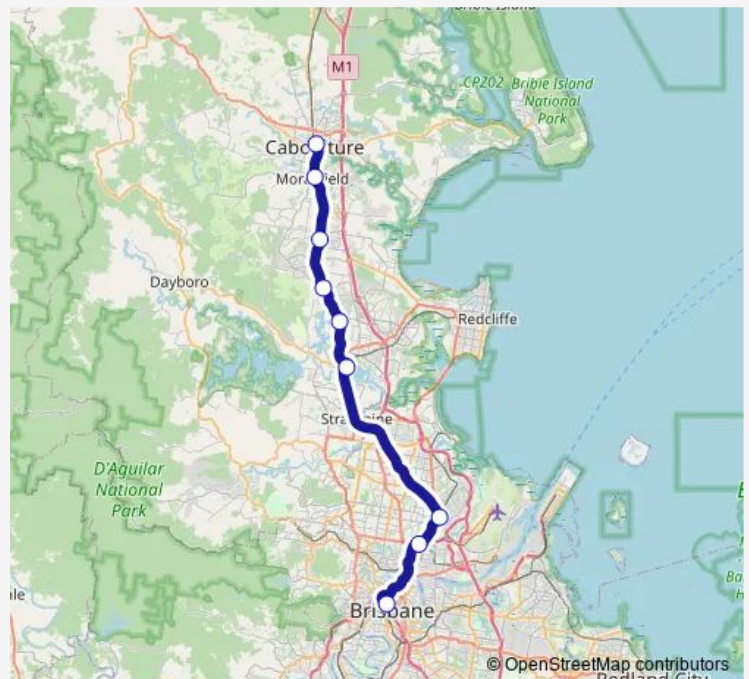

Route schedule

Caboolture station, platform 2 — Roma Street station, platform 9

Monday —

Tuesday —

Wednesday —

Thursday —

Friday —

Saturday —

Sunday

07:35-21:05

Route info

Direction: Caboolture station, platform 2

Stops: 9

Trip Duration: 0 hour 56 min

Cabr — Caboolture - Brisbane City

Direction

Caboolture station, platform 3 — Northgate station, platform 3

7 stops

[Open route schedule](#)

Caboolture station, platform 3

Morayfield station, platform 1

Burpengary station, platform 1

Narangba station, platform 1

Thursday 23:35

Friday —

Saturday —

Sunday —

Route info

Direction: Caboolture station, platform 3

Stops: 7

Trip Duration: 0 hour 37 min