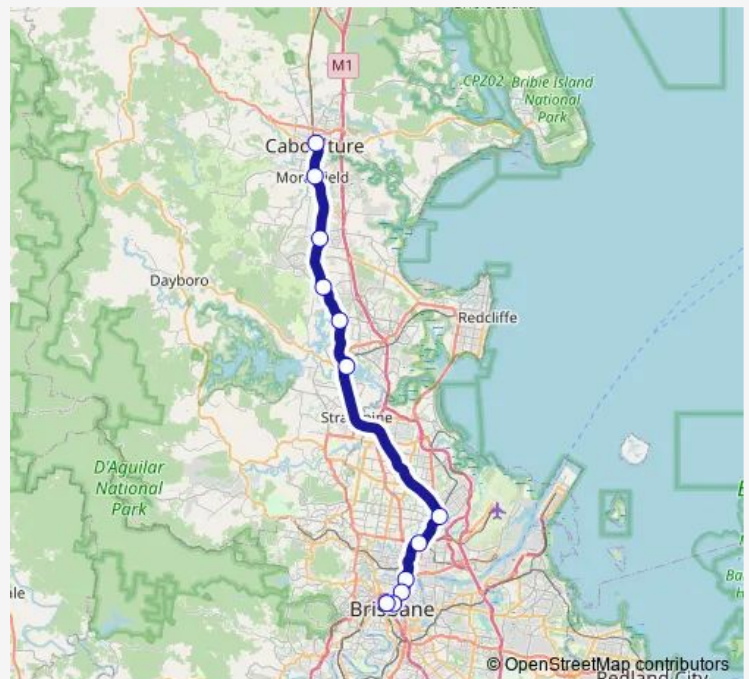

Rail CABR Caboolture - Brisbane City

[Go to website](#)

Direction

Caboolture station, platform 3 — Northgate station, platform 3

7 stops

[Open route schedule](#)

Caboolture station, platform 3

Morayfield station, platform 1

Burpengary station, platform 1

Narangba station, platform 1

Dakabin station, platform 1

Petrie station, platform 4

Northgate station, platform 3

Route schedule

Caboolture station, platform 3 — Northgate station, platform 3

Monday	23:35
Tuesday	23:35
Wednesday	23:35
Thursday	23:35
Friday	—
Saturday	—
Sunday	—

Route info

Direction: Caboolture station, platform 3

Stops: 7

Trip Duration: 0 hour 37 min

CABR — Caboolture line - Brisbane City

Direction

Caboolture station, platform 3 — Roma Street station, platform 8

12 stops

[Open route schedule](#)

Caboolture station, platform 3

Morayfield station, platform 1

Burpengary station, platform 1

Narangba station, platform 1