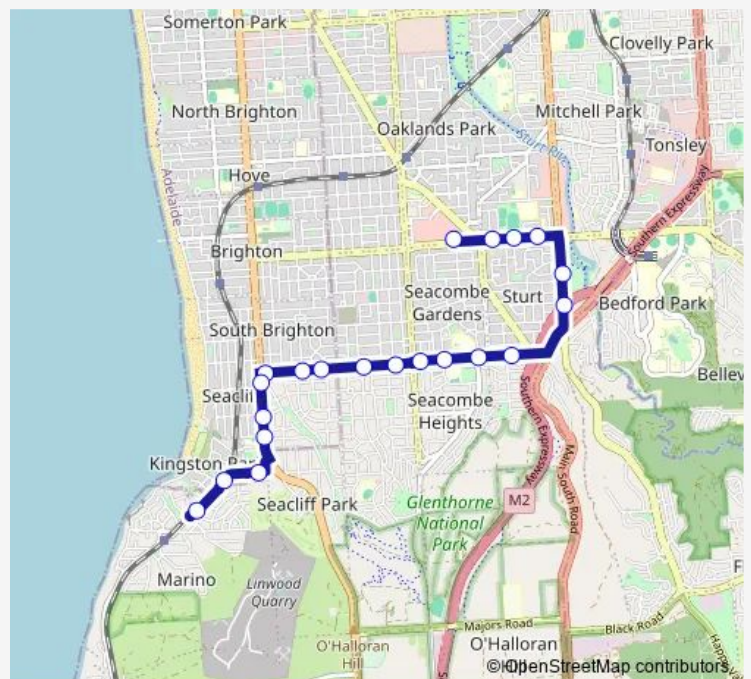

Stop 29D Sturt Rd - North side

Stop 29C Sturt Rd - North side

Stop 29B Sturt Rd - North side

Stop 29B Marion Rd - East side

Stop 29C Marion Rd - East side

Stop 31 Seacombe Rd - South side

Stop 32 Seacombe Rd - South side

Stop 40 Brighton Rd - East side

Stop 41 Brighton Rd - East side

Stop 42 Brighton Rd - East side

Stop 43A Scholefield Rd - South side

Stop 44 Sherlock Rd - South East side

Stop 46 Newland Ave - West side

Route schedule

Zone A Marion Interchange - North side — Stop 46 Newland Ave - West side

Monday 08:43-16:43

Tuesday 08:43-16:43

Wednesday 08:43-16:43

Thursday 08:43-16:43

Friday 08:43-16:43

Saturday —

Sunday —

Route info

Direction: Zone A Marion Interchange - North side

Stops: 21

Trip Duration: 0 hour 17 min

640 — Marino to Marion Centre Interchange

Direction

Stop 46 Newland Ave - West side — Zone A Marion Interchange - North side