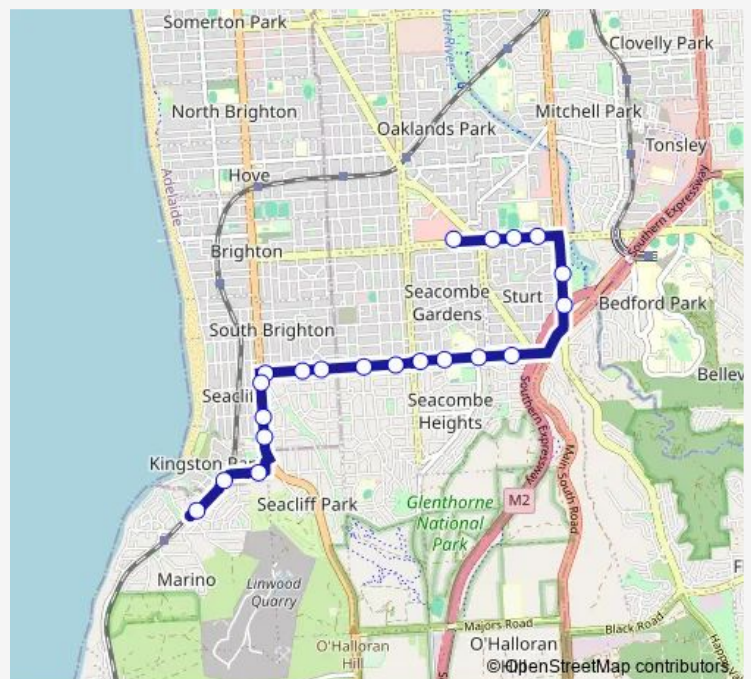

Stop 29D Sturt Rd - North side

Stop 29C Sturt Rd - North side

Stop 29B Sturt Rd - North side

Stop 29B Marion Rd - East side

Stop 29C Marion Rd - East side

Stop 31 Seacombe Rd - South side

Stop 32 Seacombe Rd - South side

Stop 40 Brighton Rd - East side

Stop 41 Brighton Rd - East side

Stop 42 Brighton Rd - East side

Stop 43A Scholefield Rd - South side

Stop 44 Sherlock Rd - South East side

Stop 46 Newland Ave - West side

Route schedule

Zone A Marion Interchange - North side — Stop 46 Newland Ave - West side

Monday	08:43-16:43
Tuesday	08:43-16:43
Wednesday	08:43-16:43
Thursday	08:43-16:43
Friday	08:43-16:43
Saturday	—
Sunday	—

Route info

Direction: Zone A Marion Interchange - North side

Stops: 21

Trip Duration: 0 hour 17 min

640 — Marino to Marion Centre Interchange

Direction

Stop 46 Newland Ave - West side — Zone A Marion Interchange - North side