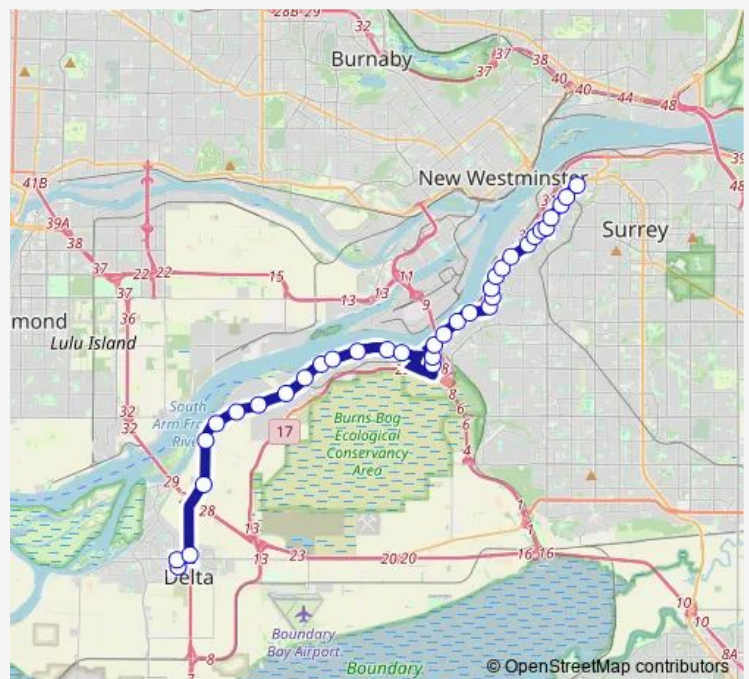

Southbound Nordel Way @ River Way

Westbound River Rd @ Hwy 17 Offramp

Westbound River Rd @ 9500 Block

Westbound River Rd @ 9200 Block

Westbound River Rd @ 8800 Block

Route schedule

Scott Road Station @ Bay 7 — Ladner Exchange @ Bay 4

Monday —

Tuesday —

Wednesday —

Thursday —

Friday —

Saturday 06:14-22:42

Sunday 06:44-22:45

Route info

Direction: Scott Road Station @ Bay 7

Stops: 34

Trip Duration: 0 hour 37 min

640 — Ladner Exchange/Scott Road Station

Westbound River Rd @ 8700 Block

Westbound River Rd @ Alexander Rd

Westbound River Rd @ Webster Rd

Westbound River Rd @ Huston Rd

Westbound River Rd @ Ross Rd

Westbound River Rd @ Hopcott Rd

Westbound River Rd @ McDonald Rd

Westbound River Rd @ 6400 Block

Southbound River Rd @ Deas Island Rd

Westbound Hwy 17A @ 60 Ave