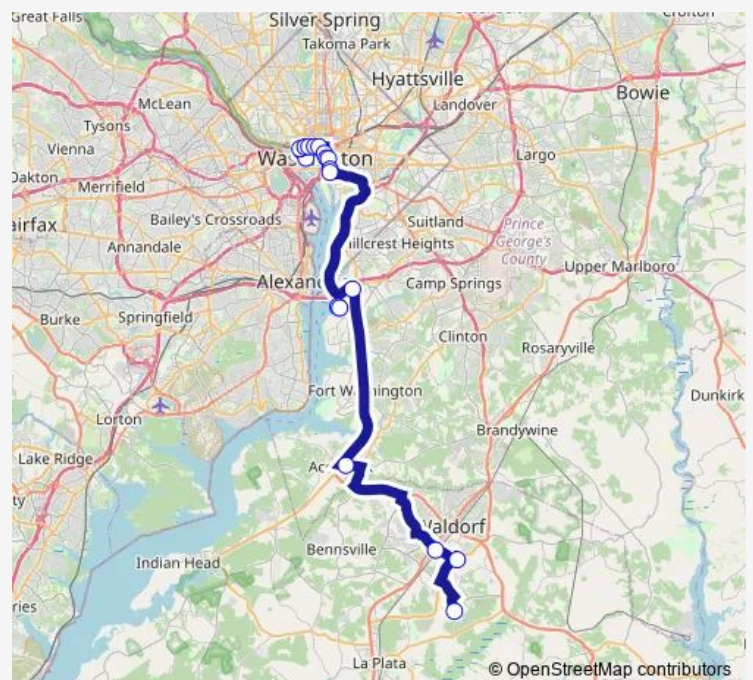

Friday 15:10-17:30

Saturday —

Sunday —

**Route info**

Direction: Virginia AVE Pm

Stops: 18

Trip Duration: 2 hour 7 min

640 — Waldorf & Accokeek - Washington Dc

## Direction

Waldorf Park & Ride (OLD Washington RD. & Smallwood Dr.) — Virginia AVE Am

18 stops

[Open route schedule](#)

Waldorf Park & Ride (OLD Washington RD. & Smallwood Dr.)

Smallwood Village Ctr

Southern Maryland Blue Crabs Stadium

Accokeek Park & Ride (RT 210 & RT 373)

Oxon Hill Park & Ride

National Harbor Blvd & Waterfront St

National Harbor Blvd & ST. George Blvd

7TH ST & D E STS SW MID nb

7TH ST. & Maryland Ave. SW (L'Enfant Plaza) nb

## Route schedule

Waldorf Park & Ride (OLD Washington RD. & Smallwood Dr.) — Virginia AVE Am

Monday 04:40-07:00

Tuesday 04:40-07:00

Wednesday 04:40-07:00

Thursday 04:40-07:00

Friday 04:40-07:00

Saturday —