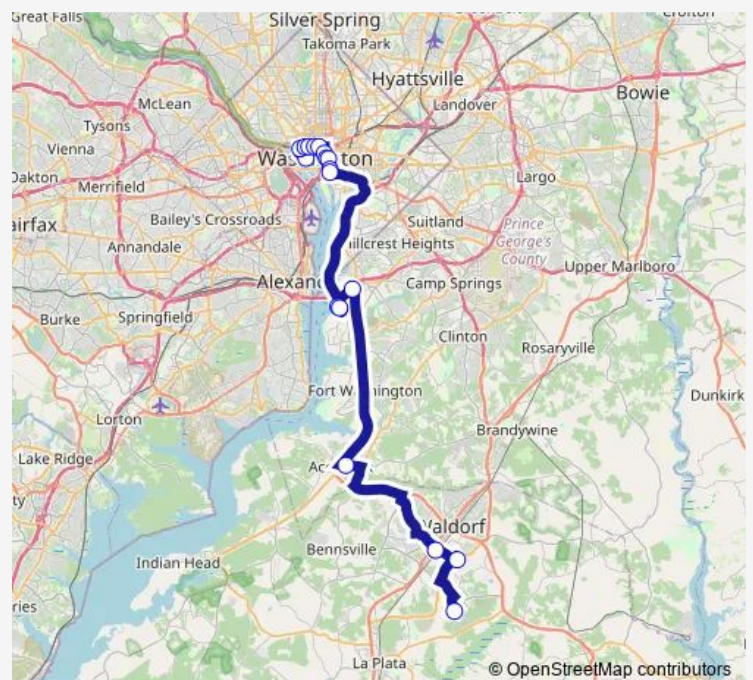

Friday 15:10-17:30

Saturday —

Sunday —

Route info

Direction: Virginia AVE Pm

Stops: 18

Trip Duration: 2 hour 7 min

640 — Waldorf & Accokeek - Washington Dc

Direction

Waldorf Park & Ride (OLD Washington RD. & Smallwood Dr.) — Virginia AVE Am

18 stops

[Open route schedule](#)

Waldorf Park & Ride (OLD Washington RD. & Smallwood Dr.)

Smallwood Village Ctr

Southern Maryland Blue Crabs Stadium

Virginia AVE Am

Route schedule

Waldorf Park & Ride (OLD Washington RD. & Smallwood Dr.) — Virginia AVE Am

Monday 04:40-07:00

Tuesday 04:40-07:00

Wednesday 04:40-07:00

Thursday 04:40-07:00

Friday 04:40-07:00

Saturday —

Sunday —

Route info

Direction: Waldorf Park & Ride (OLD Washington RD. & Smallwood Dr.)

Stops: 18

Trip Duration: 2 hour 6 min

640 Bus time schedules and route maps are available in an offline PDF at busmaps.com. Use the busmaps.com website to see live bus times, train schedule or subway schedule, and step-by-step directions for all public transit in Washington