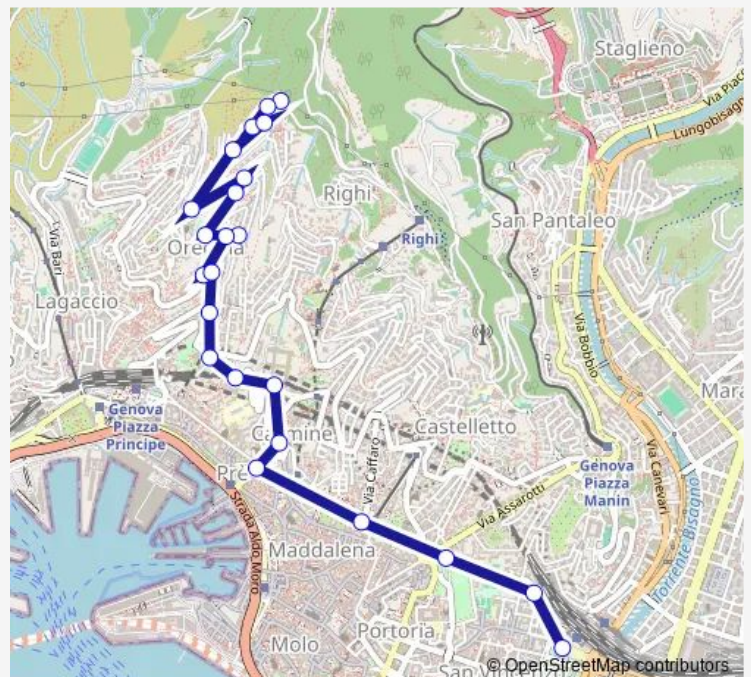

Thursday 21:27-01:20⁺¹

Friday 21:27-01:20⁺¹

Saturday 21:27-01:20⁺¹

Sunday 21:27-01:20⁺¹

Route info

Direction: Costanzi/Capolinea

Stops: 23

Trip Duration: 0 hour 16 min

■ 640 — Brignole -Nunziata - Vesuvio -Via Costanzi (Righi) **BusMaps**

DE Amicis/Piazza Brignole

Brignole FS/Capolinea

Direction

Brignole FS/Capolinea — Piacenza 5/Ponte Veronelli

15 stops

[Open route schedule](#)