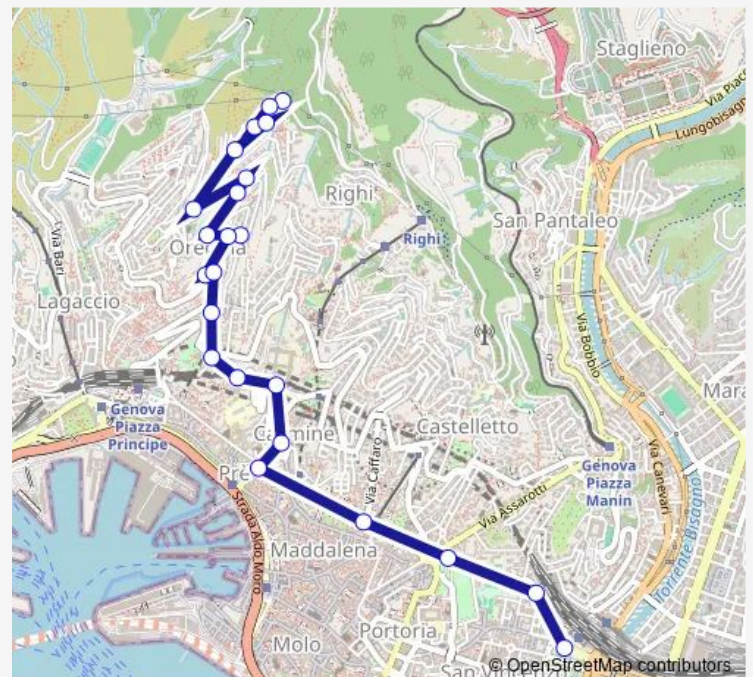

### Route schedule

Costanzi/Capolinea — Brignole FS/Capolinea

Monday	21:27-01:20 <sup>+1</sup>
Tuesday	21:27-01:20 <sup>+1</sup>
Wednesday	21:27-01:20 <sup>+1</sup>
Thursday	21:27-01:20 <sup>+1</sup>
Friday	21:27-01:20 <sup>+1</sup>
Saturday	21:27-01:20 <sup>+1</sup>
Sunday	21:27-01:20 <sup>+1</sup>

### Route info

Direction: Costanzi/Capolinea

Stops: 23

Trip Duration: 0 hour 14 min

■ 640 — Brignole -Nunziata - Vesuvio -Via Costanzi (Righi) **BusMaps**

DE Amicis/Piazza Brignole

Brignole FS/Capolinea

## Direction

Brignole FS/Capolinea — Piacenza 5/Ponte Veronelli

15 stops

[Open route schedule](#)

Brignole FS/Capolinea

Canevari/Sant'Agata Metro'

Moresco 1/Piazza Firpo

Moresco 2/Romagnosi