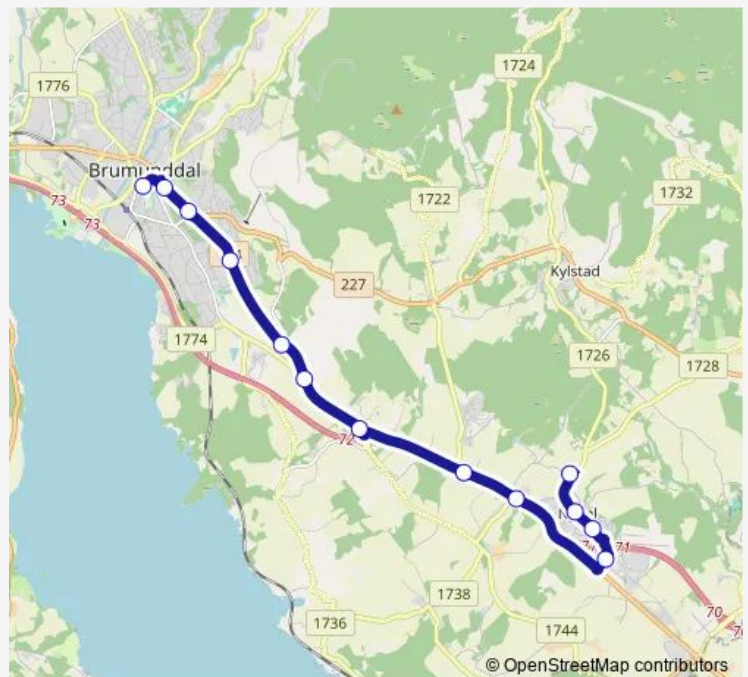

Thursday 14:15

Friday 14:15

Saturday —

Sunday —

Route info

Direction: Furnes ungdomsskole

Stops: 14

Trip Duration: 0 hour 15 min

■ 640 — Furnes u-skole - Brumunddal

BusMaps

Direction

Brumunddal sentrum — Furnes ungdomsskole

13 stops

[Open route schedule](#)

Brumunddal sentrum

Buttekvern

Thursday 08:05-08:10

Friday 08:05-08:10

Saturday —

Sunday —

Route info

Direction: Brumunddal sentrum

Stops: 13

Trip Duration: 0 hour 15 min