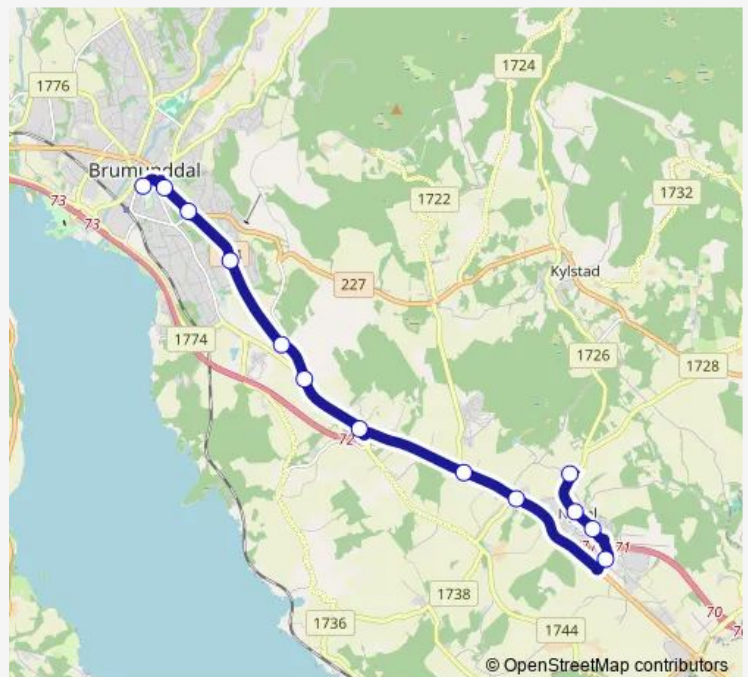

Friday 14:15

Saturday —

Sunday —

Route info

Direction: Furnes ungdomsskole

Stops: 13

Trip Duration: 0 hour 15 min

640 — Furnes u-skole - Brumunddal

BusMaps

Direction

Brumunddal sentrum — Furnes ungdomsskole

13 stops

[Open route schedule](#)

Brumunddal sentrum

Buttekvern

Mørkvedvegen