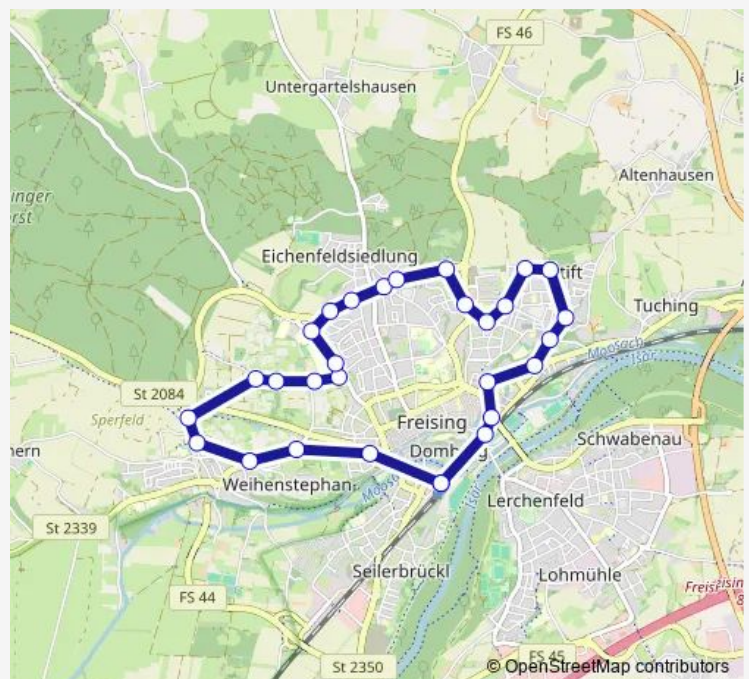

Freising, Forstzentrum

Freising, Griesfeldstraße

Freising, Liesel-Beckmann-Str.

Freising, Steinbreite

Freising, Lange Point

Freising, Biernerstraße

Freising, Obervellacher Straße

Freising, Berufsschule

### Route schedule

Freising — Freising

Monday

—

Tuesday

—

Wednesday

—

### Route info

Direction: Freising

Stops: 29

Trip Duration: 0 hour 32 min

640 — Freising - Weihenstephan - Waldfriedhof - Neustift - Freising **BusMaps**

Freising, Moltkestraße

Freising, Wiesenthalstraße

Freising, Landratsamt

Freising, Angererweg

Freising, Landshuter Straße

Freising, Christopher-Paudiß-Platz

Freising, Ottostr./Heiliggeistgasse

Freising

640 Regional Bus Service time schedules and route maps are available in an offline PDF at [busmaps.com](https://busmaps.com). Use the [busmaps.com](https://busmaps.com) website to see live bus times, train schedule or subway schedule, and step-by-step directions for all public transit in Freising