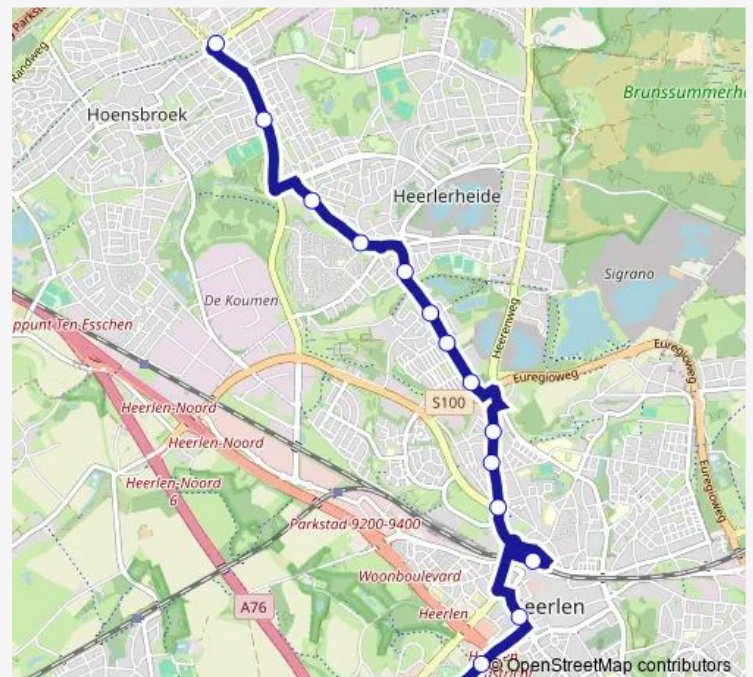

Heerlen, Theater

Heerlen, Busstation

Route schedule

Heerlen, Welten Hogeschool Zuyd — Heerlen, Busstation

Monday 07:26-18:16

Tuesday 07:26-18:16

Wednesday 07:26-18:16

Thursday 07:26-18:16

Friday 07:26-18:16

Saturday —

Sunday —

Route info

Direction: Heerlen, Welten Hogeschool Zuyd

Stops: 5

Trip Duration: 0 hour 6 min

640

Direction

Heerlen, Hoensbroek Busstation — Heerlen, Welten Hogeschool Zuyd

16 stops

[Open route schedule](#)

Heerlen, Hoensbroek Busstation

Heerlen, Demstraat

Heerlen, Heerlerheide Servatiusstraat

Heerlen, Lokerstraat

Monday 07:46-08:54

Tuesday 07:46-08:54

Wednesday 07:46-08:54

Thursday 07:46-08:54

Friday 07:46-08:54

Saturday —

Sunday —

Route info