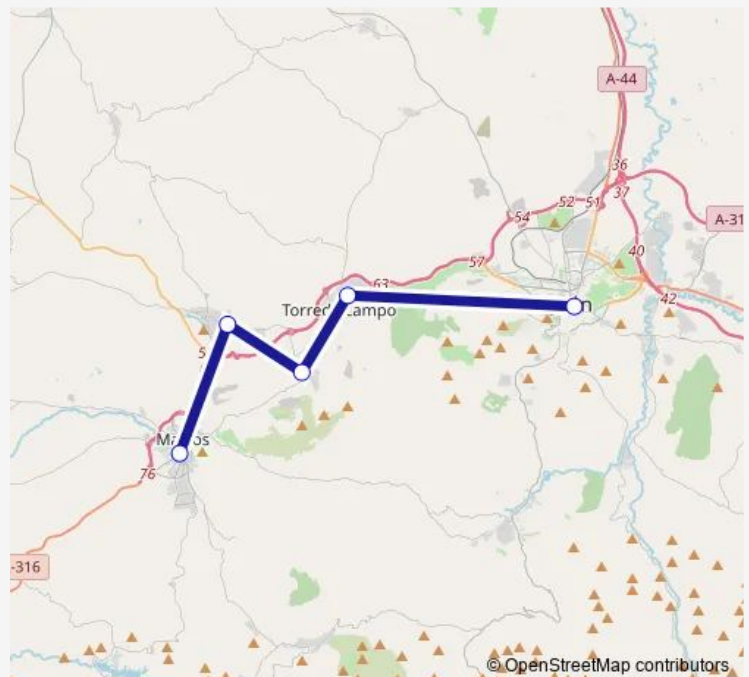

### Direction

Martos — Jaen

5 stops

[Open route schedule](#)

Martos

Torredonjimeno

Jamilena

Torredelcampo

### Route schedule

Martos — Jaen

Monday	06:40-20:15
Tuesday	06:40-20:15
Wednesday	06:40-20:15
Thursday	06:40-20:15
Friday	06:40-20:15
Saturday	07:00-20:40
Sunday	07:00-18:30

### Route info

Direction: Martos

Stops: 5

Trip Duration: 1 hour 0 min

640 — M20-01 Jaén - Martos

BusMaps

**Direction**

Jaen — Martos

Jaen — Martos

Monday	06:50-21:30
Tuesday	06:50-21:30
Wednesday	06:50-21:30
Thursday	06:50-21:30
Friday	06:50-21:30
Saturday	08:00-19:45
Sunday	07:50-17:00

**Route info**

Direction: Jaen

Stops: 5

Trip Duration: 1 hour 0 min