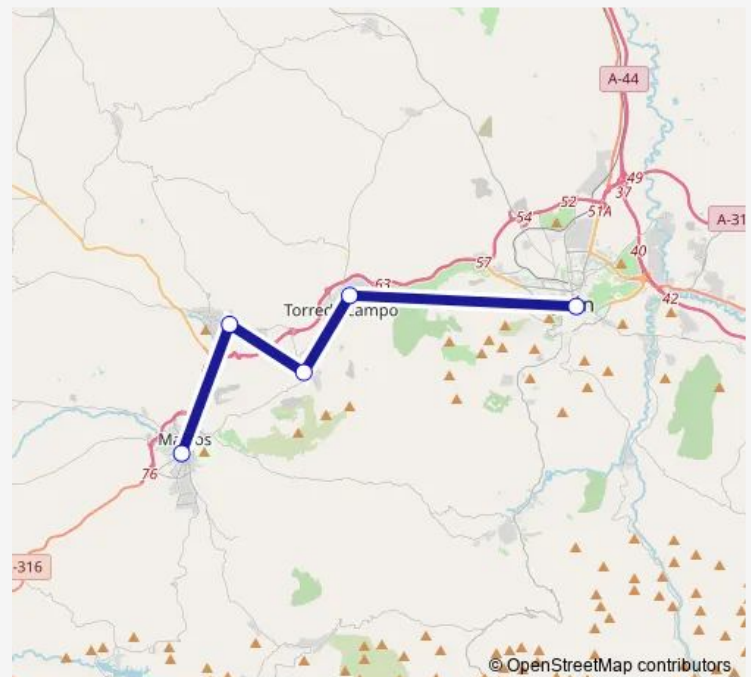

Bus 640 M20-01 Jaén - Martos

[Go to website](#)

Direction

Martos — Jaen

5 stops

[Open route schedule](#)

Martos

Torredonjimeno

Jamilena

Torredelcampo

Jaen

Route schedule

Martos — Jaen

Monday	06:40-20:15
Tuesday	06:40-20:15
Wednesday	06:40-20:15
Thursday	06:40-20:15
Friday	06:40-20:15
Saturday	07:00-20:40
Sunday	07:00-18:30

Route info

Direction: Martos

Stops: 5

Trip Duration: 1 hour 0 min

640 — M20-01 Jaén - Martos

BusMaps

Direction

Jaen — Martos

5 stops

Monday 06:50-21:30

Tuesday 06:50-21:30

Wednesday 06:50-21:30

Thursday 06:50-21:30

Friday 06:50-21:30

Saturday 08:00-19:45

Sunday 07:50-17:00

Route info