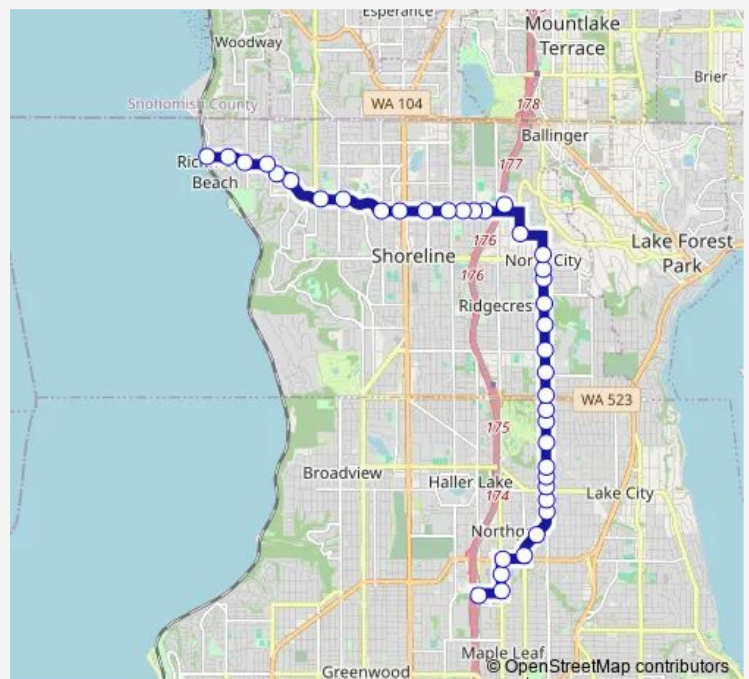

15th Ave NE & NE 165th St

15th Ave NE & NE 170th St

15th Ave NE & NE 172nd St

Route schedule

Northgate Station - Bay 1 — 8th Ave NW & NW Richmond Beach Rd

Monday 06:07-23:22

Tuesday 06:07-23:22

Wednesday —

Thursday 06:07-23:22

Friday 06:07-23:22

Saturday —

Sunday —

Route info

Direction: Northgate Station - Bay 1

Stops: 34

Trip Duration: 0 hour 32 min

■ 348

BusMaps

15th Ave NE & NE 175th St

10th Ave NE & NE 180th St

Shoreline North/185th Station - Bay 3

NE 185th St & 3rd Ave Ne

NE 185th St & 1st Ave Ne

N 185th St & Corliss Ave N

N 185th St & Meridian Ave N

N 185th St & Ashworth Ave N

N 185th St & Aurora Ave N

N 185th St & Fremont Ave N

NW Richmond Beach Rd & 2nd Ave Nw

NW Richmond Beach Rd & 8th Ave Nw

8th Ave NW & NW Richmond Beach Rd