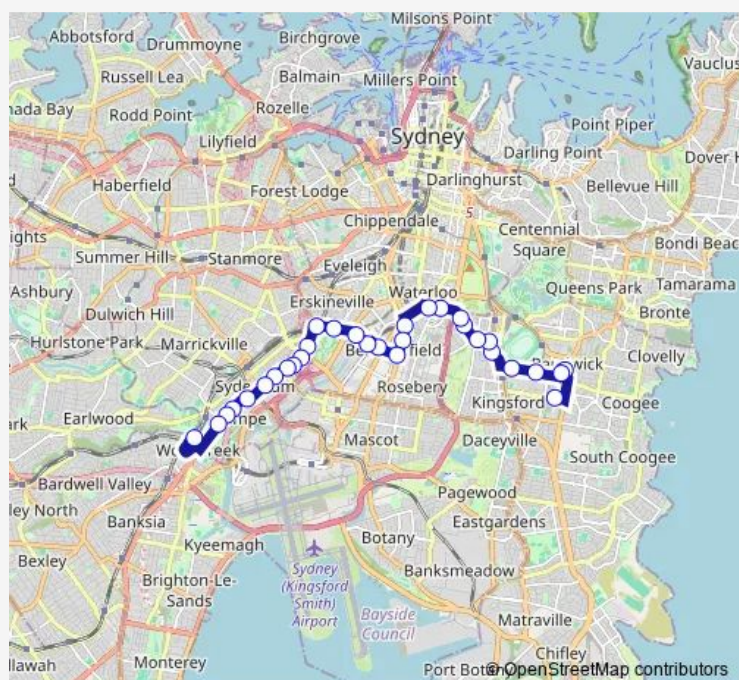

O'Dea Av After Bourke St

O'Dea Av At Sam Sing St

## Route schedule

Wolli Creek Station, Discovery Point PI — Barker St Opp Prince Of Wales Hospital

Monday 05:49-21:23

Tuesday 05:49-21:23

Wednesday 05:49-21:23

Thursday 05:49-21:23

Friday 05:49-21:23

Saturday 07:21-21:18

## Route info

Direction: Wolli Creek Station, Discovery Point PI

Stops: 33

Trip Duration: 0 hour 48 min

348 — Prince of Wales Hospital to Wolli Creek

O'Dea Av Before South Dowling St

Supa Centa Moore Park, Todman Av

## Route schedule

Prince Of Wales Hospital, Barker St — Wollli Creek Station, Discovery Point PI

Monday 07:00-22:00

Tuesday 07:00-22:00

Wednesday 07:00-22:00

Thursday 07:00-22:00

Friday 07:00-22:00

Saturday 08:00-22:00