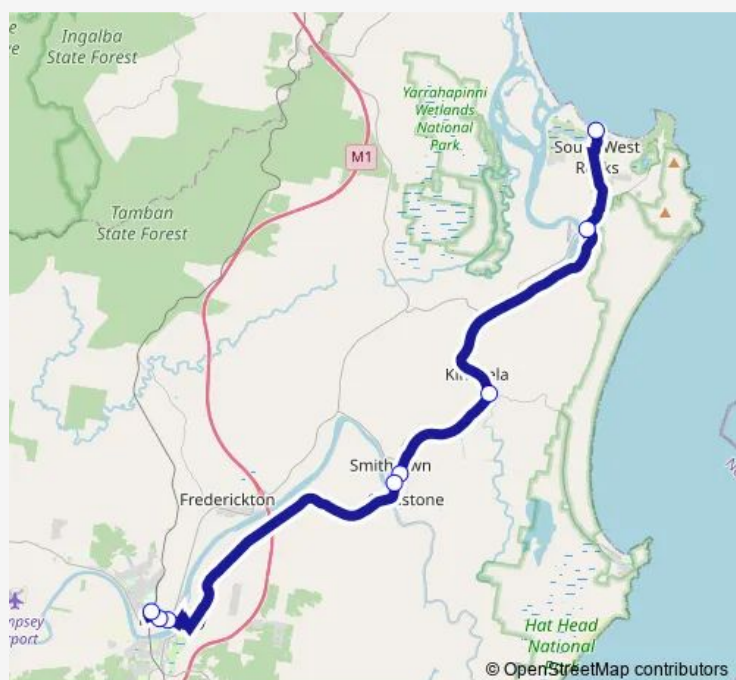

**Route schedule**

Horseshore Bay Beach Park, Livingstone St — Kempsey Coach Stop, Kemp St

Monday	08:15-16:15
Tuesday	08:15-16:15
Wednesday	08:15-16:15
Thursday	08:15-16:15
Friday	08:15-16:15
Saturday	—
Sunday	—

**Route info**

Direction: Horseshore Bay Beach Park, Livingstone St

Stops: 8

Trip Duration: 0 hour 55 min

348 — South West Rocks to Kempsey

### Direction

Kempsey Coach Stop, Kemp St — Horseshore Bay Beach Park, Livingstone St

7 stops

[Open route schedule](#)

Kempsey Coach Stop, Kemp St

Belgrave St After Stuart St

Mcleay St At Kinchela St

Bernard St At Ashton St

### Route schedule

Kempsey Coach Stop, Kemp St — Horseshore Bay Beach Park, Livingstone St

Monday 07:05-14:40

Tuesday 07:05-14:40

Wednesday 07:05-14:40

Thursday 07:05-14:40

Friday 07:05-14:40

Saturday —