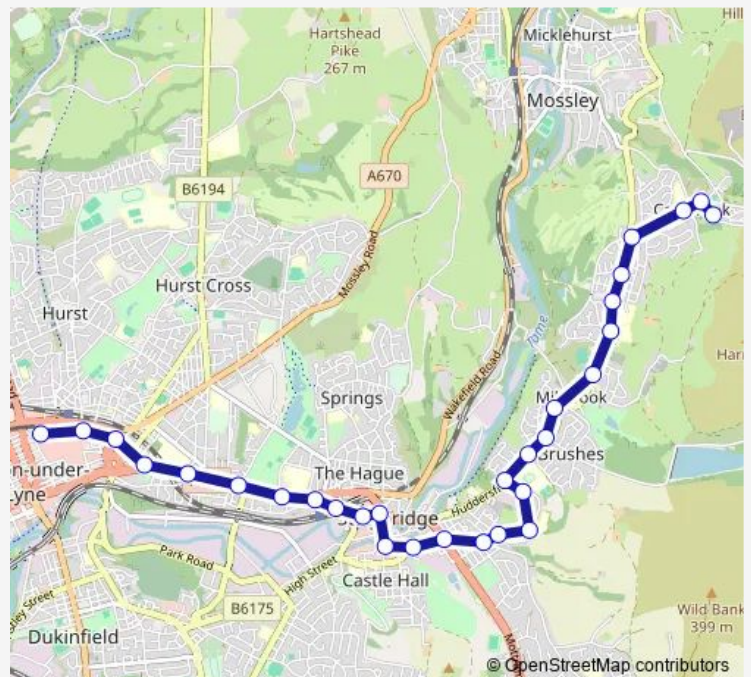

Demesne Drive

Staley Hall Road

Brushes Road

Route schedule

Ashton-under-Lyne Interchange — Castle Lane

Monday 06:40-23:30

Tuesday 06:40-23:30

Wednesday 06:40-23:30

Thursday 06:40-23:30

Friday 06:40-23:30

Saturday 07:00-23:30

Sunday 08:30-23:30

Route info

Direction: Ashton-under-Lyne Interchange

Stops: 30

Trip Duration: 0 hour 30 min

South View

Long Row

Castle Lane

Direction

Castle Lane — Ashton-under-Lyne Interchange

30 stops

[Open route schedule](#)

Castle Lane

Sunday 08:05-22:56

Route info

Direction: Castle Lane

Stops: 30

Trip Duration: 0 hour 29 min

Granville Street

Cobden Street

Glebe Street