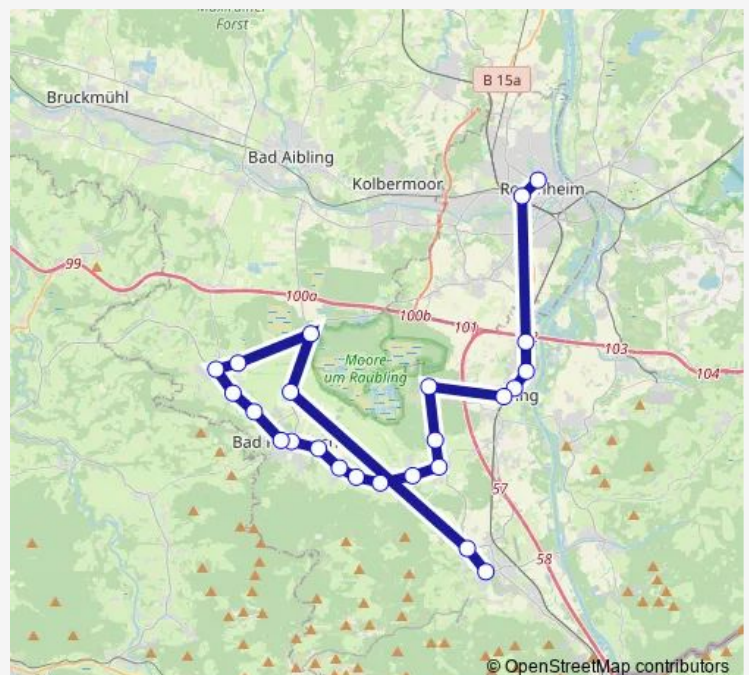

Friday 13:05-15:10

Saturday —

Sunday —

Route info

Direction: Brannenburg, Realschule

Stops: 20

Trip Duration: 0 hour 40 min

■ 348 — (Brannenburg -) Au - Bad Feilnbach - Raubling -
Rosenheim

BusMaps

Direction

Rosenheim, Bahnhof — Brannenburg, Realschule

24 stops

[Open route schedule](#)

Rosenheim, Bahnhof

Rosenheim, Stadtmitte

Pfraundorf

Tuesday 06:43-17:30

Wednesday 06:43-17:30

Thursday 06:43-17:30

Friday 06:43-17:30

Saturday —

Sunday —

Route info

Direction: Rosenheim, Bahnhof