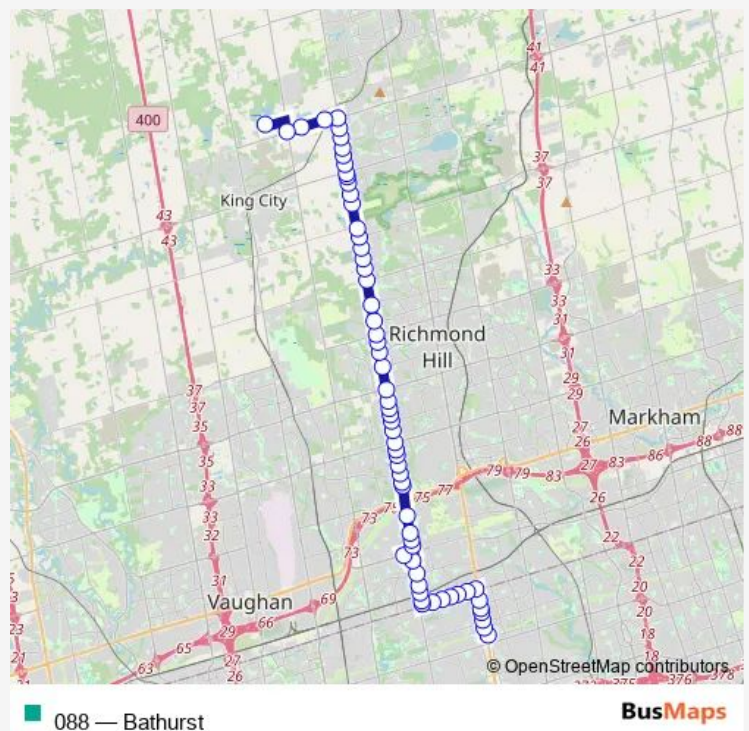

Bathurst ST / Augustine Av

Bathurst ST / Kingshill Rd

Bathurst ST / King Vaughan Rd

Bathurst ST / Jefferson Sdrd

Bathurst ST / Tower Hill Dr

Bathurst ST / Hearthiside Av

Bathurst ST / Collins Crt

Bathurst ST / Gamble Rd

Saturday 05:45-22:48

Sunday 07:40-20:37

Route info

Direction: Seneca College Stop # 1706

Stops: 61

Trip Duration: 1 hour 6 min

Bathurst ST / Teston Rd

Bathurst ST / Lady Delores Av

Bathurst ST / Lady Nadia Dr

Bathurst ST / Queen Filomena Av

Bathurst ST / Major Mackenzie Dr

Bathurst ST / Valley Vista Dr

Bathurst ST / Lebovic Campus Dr

Bathurst ST / Marc Santi Blvd

Bathurst ST / Rutherford Rd

Bathurst ST / Mitchell Reaman Gt

Bathurst ST / Teefy Av

Bathurst ST / NER Israel Dr

Bathurst ST / Autumn Hill Blvd

Bathurst ST / Summeridge Dr

Bathurst ST / Highway 7

Bathurst ST / Worth Blvd

Bathurst ST / Westmount Blvd