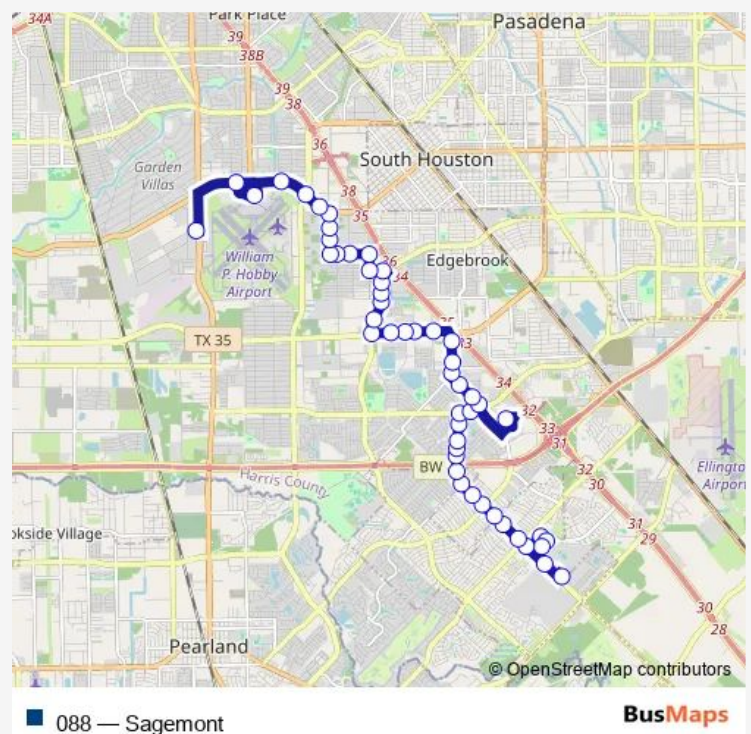

Clearwood St @ Easthaven Blvd

Clearwood St @ Almeda Genoa Rd

Almeda Genoa Rd @ East Haven Dr

Route schedule

Neuhaus Ave @ Telephone Rd — San Jacinto College South

Monday 05:33-23:43

Tuesday 05:33-23:43

Wednesday 05:33-23:43

Thursday 05:33-23:43

Friday 05:33-23:43

Saturday 05:59-21:59

Sunday 05:59-21:59

Route info

Direction: Neuhaus Ave @ Telephone Rd

Stops: 53

Trip Duration: 0 hour 47 min

088 — Sagemont

Almeda Genoa Rd @ Almeda Oaks Dr

Almeda Genoa Rd @ Windmill Lakes Bl

Almeda Genoa Rd @ Minnesota

Almeda Genoa Rd @ Rowlett Rd

Almeda Genoa Rd @ Kleckley Dr

Almeda Mall

Kleckley Dr @ Thermon

Stops: 50

Trip Duration: 0 hour 47 min

Kleckley Dr @ Thermon

Almeda Mall

Almeda Genoa Rd @ Rowlett Rd

Almeda Genoa Rd @ Minnesota

Almeda Genoa Rd @ Windmill Lakes Bl

Almeda Genoa Rd @ Windmill Lakes