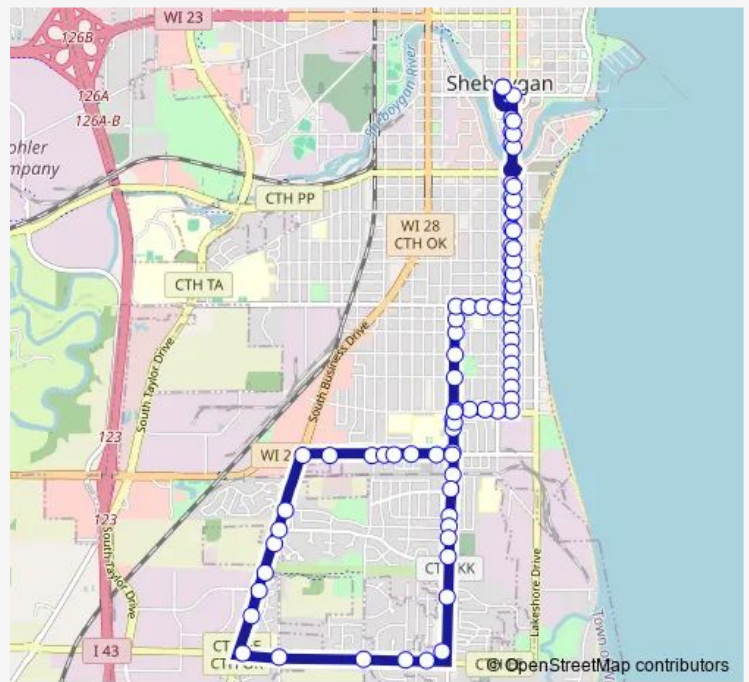

Bus 7 South

[Go to website](#)

Direction
 Downtown Transit Center — Downtown Transit Center

82 stops

[Open route schedule](#)

- Downtown Transit Center
- S. 8th St. & Virginia Ave.
- S. 8th St. & New Jersey Ave.
- S. 8th St. & Riverfront Dr.
- S. 8th St. & Kentucky Ave. (Longfellow School)
- S. 8th St. & Alabama Ave.
- S. 8th St. & Georgia Ave.
- S. 8th St. & Clara Ave.
- S. 8th St. & Spring Ave.
- S. 8th St. & Broadway Ave.
- S. 8th St. & High Ave.
- S. 8th St. & Swift Ave.
- S. 8th St. & Dillingham Ave.
- S. 8th St. & Union Ave.
- S. 8th St. & Oakland Ave.
- S. 8th St. & Ashland Ave.
- S. 8th St. & Leland Ave.
- S. 8th St. & Mead Ave.
- S. 8th St. & Custer Ave.
- S. 8th St. & Humboldt Ave.
- S. 8th St. & Jackson Ave.

Route schedule

Downtown Transit Center — Downtown Transit Center

Monday	05:15-19:15
Tuesday	05:15-19:15
Wednesday	05:15-19:15
Thursday	05:15-19:15
Friday	05:15-19:15
Saturday	09:15-15:15
Sunday	—

Route info

Direction: Downtown Transit Center

Stops: 82

Trip Duration: 0 hour 28 min

7 South

S. 8th St. & Whitcomb Ave.

S. 8th St. & Wilson Ave.

Wilson Ave. & S. 9th St.

Wilson Ave. & S. 10th St.

S. 8th St. & Broadway Ave.

S. 8th St. & Spring Ave.

S. 8th St. & Clara Ave.

S. 8th St. & Georgia Ave.

S. 8th St. & Alabama Ave.

S. 8th St. & Kentucky Ave.

S. 8th St. & Riverfront Dr.

S. 8th St. & New Jersey Ave.