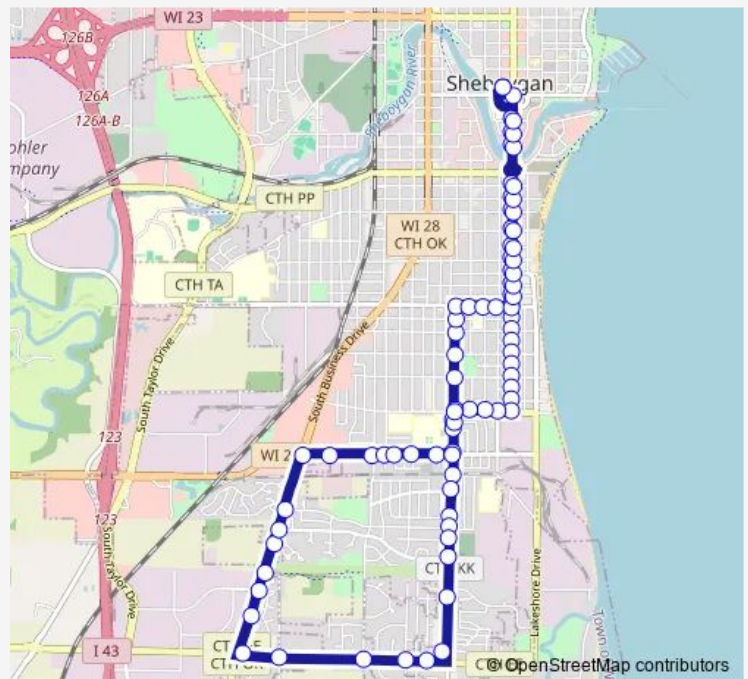

Bus 7 South

[Go to website](#)

Direction
 Downtown Transit Center — Downtown Transit Center
 82 stops
[Open route schedule](#)

- Downtown Transit Center
- S. 8th St. & Virginia Ave.
- S. 8th St. & New Jersey Ave.
- S. 8th St. & Riverfront Dr.
- S. 8th St. & Kentucky Ave. (Longfellow School)
- S. 8th St. & Alabama Ave.
- S. 8th St. & Georgia Ave.
- S. 8th St. & Clara Ave.
- S. 8th St. & Spring Ave.
- S. 8th St. & Broadway Ave.
- S. 8th St. & High Ave.
- S. 8th St. & Swift Ave.
- S. 8th St. & Dillingham Ave.
- S. 8th St. & Union Ave.
- S. 8th St. & Oakland Ave.
- S. 8th St. & Ashland Ave.
- S. 8th St. & Leland Ave.
- S. 8th St. & Mead Ave.
- S. 8th St. & Custer Ave.
- S. 8th St. & Humboldt Ave.
- S. 8th St. & Jackson Ave.

Route schedule

Downtown Transit Center — Downtown Transit Center

Monday	05:15-19:15
Tuesday	05:15-19:15
Wednesday	05:15-19:15
Thursday	05:15-19:15
Friday	05:15-19:15
Saturday	09:15-15:15
Sunday	—

Route info

Direction: Downtown Transit Center

Stops: 82

Trip Duration: 0 hour 28 min

7 South

S. 8th St. & Whitcomb Ave.

S. 8th St. & Wilson Ave.

Wilson Ave. & S. 9th St.

Wilson Ave. & S. 10th St.

S. 8th St. & Broadway Ave.

S. 8th St. & Spring Ave.

S. 8th St. & Clara Ave.

S. 8th St. & Georgia Ave.

S. 8th St. & Alabama Ave.

S. 8th St. & Kentucky Ave.

S. 8th St. & Riverfront Dr.

S. 8th St. & New Jersey Ave.