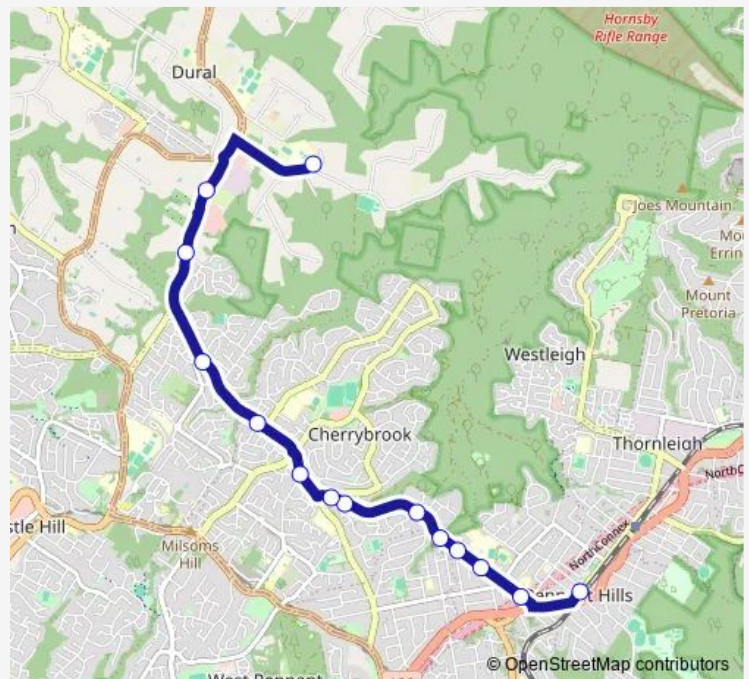

# School Bus 3185 Pennant Hills Station to Pacific Hills Christian School

[Go to website](#)

**Direction**

Pennant Hills Station, Yarrara Rd — Pacific Hills Christian School Bus Bay, Quarry Rd

14 stops

[Open route schedule](#)

- Pennant Hills Station, Yarrara Rd
- Boundary Rd After Pennant Hills Rd
- Boundary Rd Opp Pennant Hills High School
- Boundary Rd At Loftus Rd
- Boundary Rd Opp Kitchener Rd
- Boundary Rd At Cedarwood Dr
- Boundary Rd Opp Francis Greenway Dr
- Boundary Rd Before New Line Rd
- New Line Rd Opp 154
- New Line Rd Opp Purchase Rd
- New Line Rd Before David Rd
- New Line Rd Opp Sebastian Dr
- New Line Rd Opp Dural Golf Driving Range
- Pacific Hills Christian School Bus Bay, Quarry Rd

**Route schedule**

Pennant Hills Station, Yarrara Rd — Pacific Hills Christian School Bus Bay, Quarry Rd

Monday	08:01
Tuesday	08:01
Wednesday	08:01
Thursday	08:01
Friday	08:01
Saturday	—
Sunday	—

**Route info**

Direction: Pennant Hills Station, Yarrara Rd

Stops: 14

Trip Duration: 0 hour 30 min

3185 School Bus time schedules and route maps are available in an offline PDF at [busmaps.com](https://busmaps.com). Use the [busmaps.com](https://busmaps.com) website to see live bus times, train schedule or subway schedule, and step-by-step directions for all public transit in Parramatta