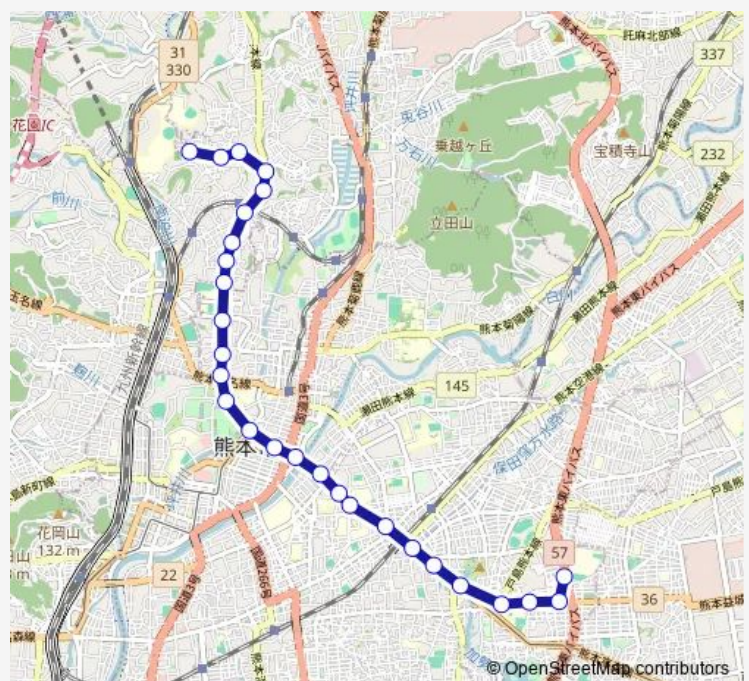

Thursday 08:00

Friday 08:00

Saturday —

Sunday —

Route info

Direction: 富尾団地

Stops: 27

Trip Duration: 0 hour 51 min

■ A1-1/K6-0 : 富尾団地→京町本丁 ~ 県庁前→県会議事堂

国府

水前寺公園前 (電車通り)

砂取校前

熊本県庁前

北窪

県会議事堂前

Bus time schedules and route maps are available in an offline PDF at busmaps.com. Use the busmaps.com website to see live bus times, train schedule or subway schedule, and step-by-step directions for all public transit in Kumamoto