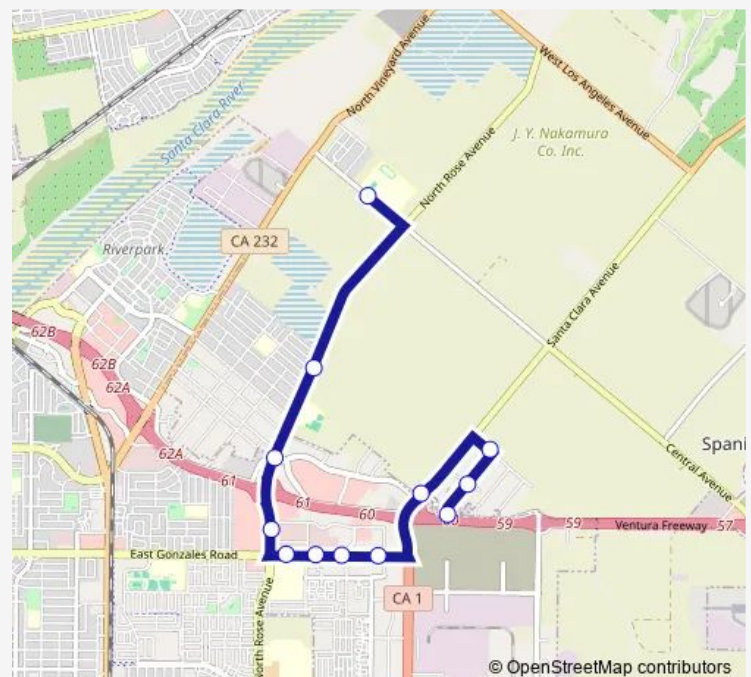

Route schedule

Nyeland & Ventura — Central & Rio Mesa Hs

Monday 07:46

Tuesday 07:46

Wednesday 07:46

Thursday 07:46

Friday 08:28

Saturday —

Sunday —

Route info

Direction: Nyeland & Ventura

Stops: 12

Trip Duration: 0 hour 19 min

Direction

Central & Rio Mesa Hs — Santa Clara & Auto Ctr

13 stops

[Open route schedule](#)

Central & Rio Mesa Hs

Simon & Cortez

Rose & Simon Way

Rose & Ventura

Rose & Lockwood

Gonzales & Rose (after)

Gonzales & Williams

Monday 15:45

Tuesday 15:45

Wednesday 15:45

Thursday 15:45

Friday 15:25

Saturday —

Sunday —

Route info