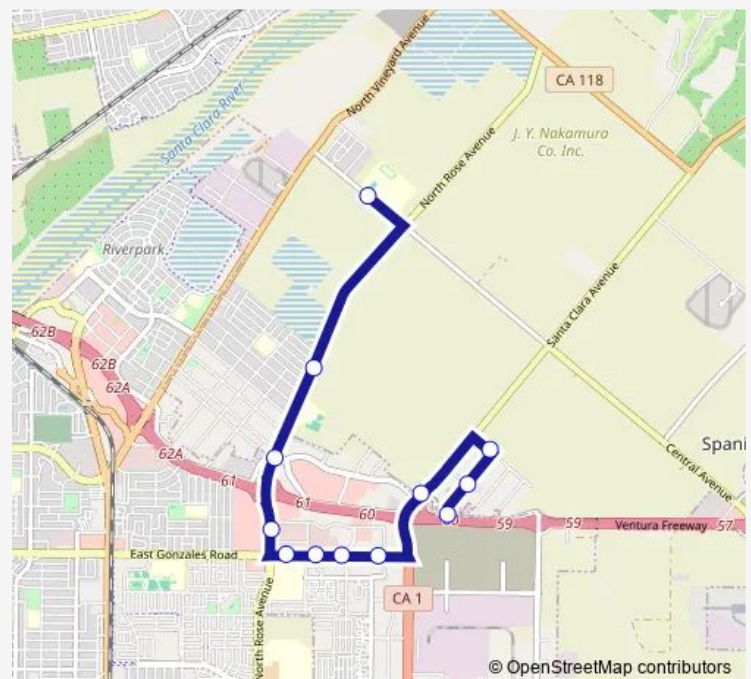

Route schedule

Nyeland & Ventura — Central & Rio Mesa Hs

Monday	07:46
Tuesday	07:46
Wednesday	07:46
Thursday	07:46
Friday	08:28
Saturday	—
Sunday	—

Route info

Direction: Nyeland & Ventura

Stops: 12

Trip Duration: 0 hour 19 min

Direction

Central & Rio Mesa Hs — Santa Clara & Auto Ctr

13 stops

[Open route schedule](#)

Central & Rio Mesa Hs

Simon & Cortez

Rose & Simon Way

Rose & Ventura

Santa Clara & Auto Ctr

Route schedule

Central & Rio Mesa Hs — Santa Clara & Auto Ctr

Monday 15:45

Tuesday 15:45

Wednesday 15:45

Thursday 15:45

Friday 15:25

Saturday —

Sunday —

Route info

Direction: Central & Rio Mesa Hs

Stops: 13

Trip Duration: 0 hour 29 min

18g Bus time schedules and route maps are available in an offline PDF at busmaps.com. Use the busmaps.com website to see live bus times, train schedule or subway schedule, and step-by-step directions for all public transit in Ventura