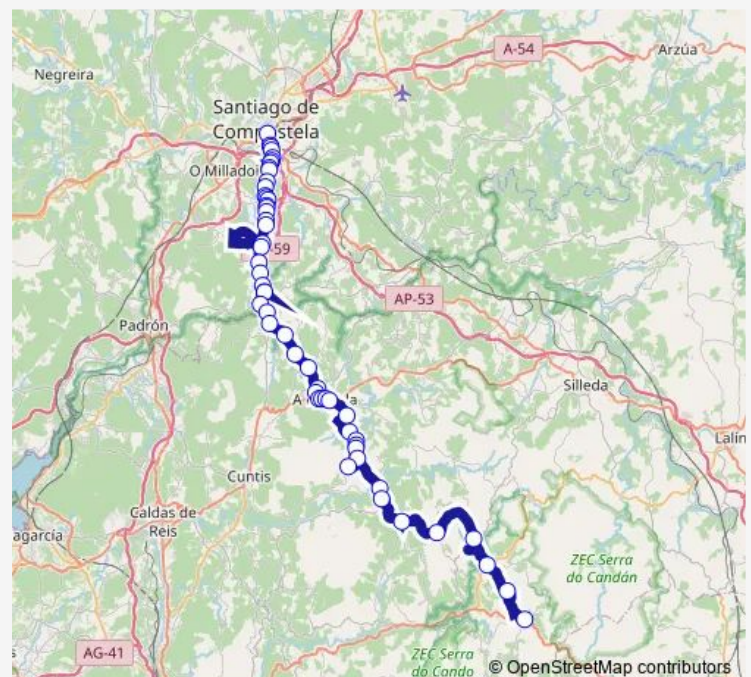

Catro Camiños

Ramallosa

Ramallosa (Piscina)

Route schedule

Santiago E.I. — Soutelo

Monday 16:30

Tuesday 16:30

Wednesday 16:30

Thursday 16:30

Friday 16:30

Saturday —

Sunday —

Route info

Direction: Santiago E.I.

Stops: 53

Trip Duration: 1 hour 15 min

Monday 06:35

Tuesday 06:35

Wednesday 06:35

Thursday 06:35

Friday 06:35

Saturday —

Sunday —

Route info

Direction: Soutelo

Stops: 53

Trip Duration: 1 hour 15 min

Fontenlo

Couso

Barco

Pontevea

Pontevea (Centro Medico)